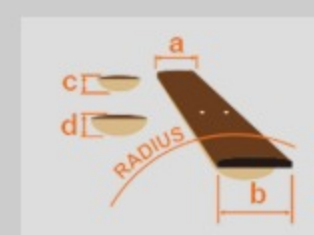

PF12MH

OPN : Open Pore Natural

COLOR VARIATION :

SHARE :  

SPEC

SPEC

body shape	Dreadnought body
top	Sapele top
back & sides	Sapele back & Sapele sides
neck	PF / Nyatoh neck
fretboard	Nandu Wood fretboard
bridge	Nandu Wood
inlay	White dot inlay
soundhole rosette	Tortoiseshell
tuning machine	Chrome Open Gear tuners
nut material	Plastic
number of frets	20
saddle material	Plastic
bridge pins	Ibanez Advantage™
strings	Ibanez IACS6C
string gauge	.012/.016/.024/.032/.042/.053
string space	11mm
factory tuning	1E,2B,3G,4D,5A,6E

NECK DIMENSIONS

Scale :	650mm
a : Width	42mm at NUT
b : Width	54mm at 14F
c : Thickness	21.5mm at 1F
d : Thickness	23.5mm at 7F
Radius :	250mmR

BODY DIMENSIONS

a : Length	19 3/4"
b : Width	15 3/4"
c : Max Depth	5 "