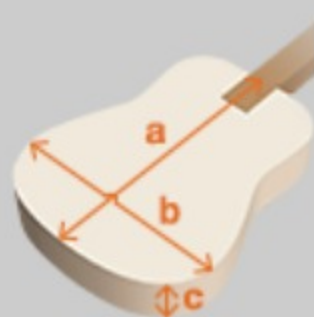

PF12MH

OPN : Open Pore Natural

COLOR VARIATION :

SHARE :  

SPEC

SPEC

body shape	Dreadnought body
top	Sapele top
back & sides	Sapele back & Sapele sides
neck	PF / Nyatoh neck
fretboard	Nandu Wood fretboard
bridge	Nandu Wood
inlay	White dot inlay
soundhole rosette	Tortoiseshell
tuning machine	Chrome Open Gear tuners
nut material	Plastic
number of frets	20
saddle material	Plastic
bridge pins	Ibanez Advantage™
strings	Ibanez IACS6C
string gauge	.012/.016/.024/.032/.042/.053
string space	11mm
factory tuning	1E,2B,3G,4D,5A,6E

NECK DIMENSIONS

Scale :	650mm
a : Width	42mm at NUT
b : Width	54mm at 14F
c : Thickness	21.5mm at 1F
d : Thickness	23.5mm at 7F
Radius :	250mmR

BODY DIMENSIONS

a : Length	19 3/4"
b : Width	15 3/4"
c : Max Depth	5 "