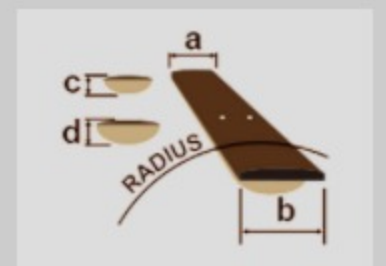

# PF12MH

COLOR VARIATION : 

OPN : Open Pore Natural

SHARE :  

### SPECS

body shape	Dreadnought body
top	Sapele top
back & sides	Sapele back & Sapele sides
neck	PF / Nyatoh neck
fretboard	Nandu Wood fretboard
bridge	Nandu Wood bridge
inlay	White dot inlay
soundhole rosette	Tortoiseshell
tuning machine	Chrome Open Gear tuners
nut material	Plastic
number of frets	20
saddle material	Plastic
bridge pins	Ibanez Advantage™
strings	Ibanez IACS6C
string gauge	.012/.016/.024/.032/.042/.053
string space	11mm
factory tuning	1E,2B,3G,4D,5A,6E

### NECK DIMENSIONS

Scale :	650mm
a : Width	42mm at NUT
b : Width	54mm at 14F
c : Thickness	21.5mm at 1F
d : Thickness	23.5mm at 7F
Radius :	250mmR

DESCRIPTION +

### BODY DIMENSIONS

a : Length	19 3/4"
b : Width	15 7/8"
c : Max Depth	5"

DESCRIPTION +