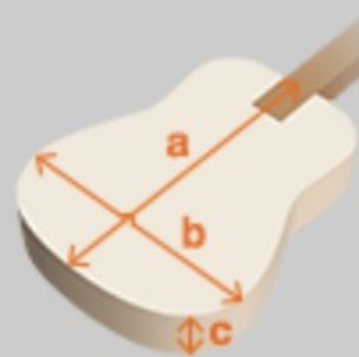

### SPECS

body shape	Dreadnought body
top	Sapele top
back & sides	Sapele back & Sapele sides
neck	PF / Nyatoh neck
fretboard	Nandu Wood fretboard
bridge	Nandu Wood bridge
inlay	White dot inlay
soundhole rosette	Tortoiseshell
tuning machine	Chrome Open Gear tuners
nut material	Plastic
number of frets	20
saddle material	Plastic
bridge pins	Ibanez Advantage™
strings	Ibanez IACS6C
string gauge	.012/.016/.024/.032/.042/.053
string space	11mm
factory tuning	1E,2B,3G,4D,5A,6E

### NECK DIMENSIONS

Scale :	650mm
a : Width	42mm at NUT
b : Width	54mm at 14F
c : Thickness	21.5mm at 1F
d : Thickness	23.5mm at 7F
Radius :	250mmR

DESCRIPTION +

### BODY DIMENSIONS

a : Length	19 3/4"
b : Width	15 7/8"
c : Max Depth	5"

DESCRIPTION +