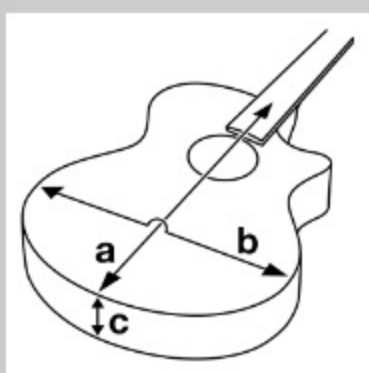

PF12MH

COLOR VARIATION : 

OPN : Open Pore Natural

SHARE :  

SPEC

SPECS

body shape	Dreadnought body
top	Sapele top
back & sides	Sapele back & Sapele sides
neck	PF / Nyatoh neck
fretboard	Nandu Wood fretboard
bridge	Nandu Wood bridge
inlay	White dot inlay
soundhole rosette	Tortoiseshell
tuning machine	Chrome Open Gear tuners
number of frets	20
bridge pins	Ibanez Advantage™
strings	Ibanez IACS6C
string gauge	.012/.016/.024/.032/.042/.053
string space	11mm
factory tuning	1E,2B,3G,4D,5A,6E

NECK DIMENSIONS

Scale :	650mm
a : Width	42mm at NUT
b : Width	54mm at 14F
c : Thickness	21.5mm at 1F
d : Thickness	23.5mm at 7F
Radius :	250mmR

DESCRIPTION +

BODY DIMENSIONS

a : Length	19 3/4"
b : Width	15 7/8"
c : Max Depth	5"