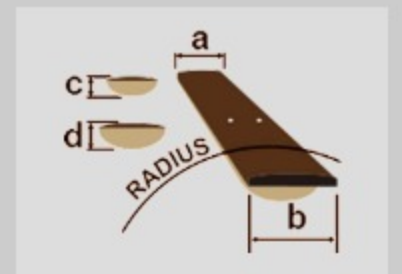

PF12MH

COLOR VARIATION : 

OPN : Open Pore Natural

SHARE :  

SPEC

SPECS

body shape	Dreadnought body
top	Sapele top
back & sides	Sapele back & Sapele sides
neck	PF / Nyatoh neck
fretboard	Nandu Wood fretboard
bridge	Nandu Wood bridge
inlay	White dot inlay
soundhole rosette	Tortoiseshell
tuning machine	Chrome Open Gear tuners
number of frets	20
bridge pins	Ibanez Advantage™
strings	Ibanez IACS6C
string gauge	.012/.016/.024/.032/.042/.053
string space	11mm
factory tuning	1E,2B,3G,4D,5A,6E

NECK DIMENSIONS

Scale :	650mm
a : Width	42mm at NUT
b : Width	54mm at 14F
c : Thickness	21.5mm at 1F
d : Thickness	23.5mm at 7F
Radius :	250mmR

DESCRIPTION +

BODY DIMENSIONS

a : Length	19 3/4"
b : Width	15 7/8"
c : Max Depth	5"