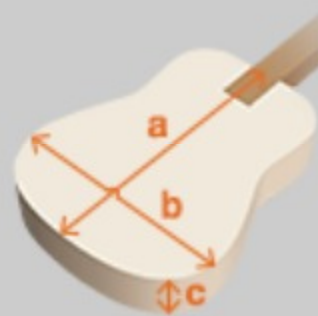

PF12MHCE

OPN : Open Pore Natural

COLOR VARIATION :

SHARE :  

SPEC

SPEC

body shape	Cutaway Dreadnought body
bracing	X Bracing
top	African Mahogany top
back & sides	African Mahogany back & African Mahogany sides
neck	Mahogany
fretboard	Laurel
bridge	Laurel
soundhole rosette	Tortoiseshell rosette
tuning machine	Chrome Open Gear tuners w/Butterbean knobs
number of frets	20
bridge pins	Ibanez Advantage™ bridge pins
strings	Ibanez IACS6C coated strings
pickup	Ibanez Under Saddle pickup
preamp	Ibanez AEQ-2T preamp w/Onboard tuner
output jack	1/4" output
battery	9V battery
finish top	Open Pore
finish back and sides	Open Pore
finish neck back	Open Pore

NECK DIMENSIONS

Scale :	650mm
a : Width	42mm at NUT
b : Width	54mm at 14F
c : Thickness	21mm at 1F
d : Thickness	22.5mm at 7F
Radius :	240mmR

BODY DIMENSIONS

a : Length	20 "
b : Width	15 3/4"
c : Max Depth	5 "