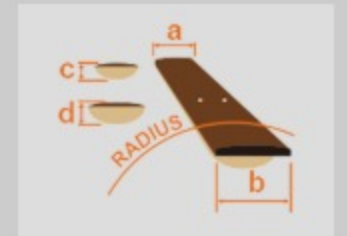

PF12MHCE

OPN : Open Pore Natural

COLOR VARIATION :

SHARE :  

SPEC

SPEC

body shape	Cutaway Dreadnought body
bracing	X Bracing
top	African Mahogany top
back & sides	African Mahogany back & African Mahogany sides
neck	Mahogany
fretboard	Laurel
bridge	Laurel
soundhole rosette	Tortoiseshell rosette
tuning machine	Chrome Open Gear tuners w/Butterbean knobs
number of frets	20
bridge pins	Ibanez Advantage™ bridge pins
strings	Ibanez IACS6C coated strings
pickup	Ibanez Under Saddle pickup
preamp	Ibanez AEQ-2T preamp w/Onboard tuner
output jack	1/4" output
battery	9V battery
finish top	Open Pore
finish back and sides	Open Pore
finish neck back	Open Pore

NECK DIMENSIONS

Scale :	650mm
a : Width	42mm at NUT
b : Width	54mm at 14F
c : Thickness	21mm at 1F
d : Thickness	22.5mm at 7F
Radius :	240mmR

BODY DIMENSIONS

a : Length	20 "
b : Width	15 3/4"
c : Max Depth	5 "