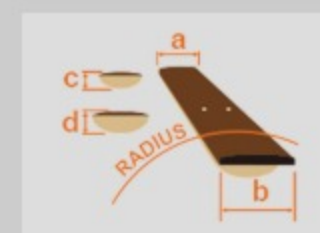

PF12MHCE

OPN : Open Pore Natural

COLOR VARIATION :

SHARE : [f](#) [t](#)

SPEC

SPEC

body shape	Cutaway Dreadnought body
bracing	X Bracing
top	Sapele top
back & sides	Sapele back & Sapele sides
neck	Mahogany
fretboard	Nandu Wood
bridge	Nandu Wood
soundhole rosette	Tortoiseshell rosette
tuning machine	Chrome Open Gear tuners w/Butterbean knobs
number of frets	20
bridge pins	Ibanez Advantage™ bridge pins
strings	Ibanez IACS6C coated strings
pickup	Ibanez Under Saddle pickup
preamp	Ibanez AEQ-2T preamp w/Onboard tuner
output jack	1/4" output
battery	9V battery
finish top	Open Pore
finish back and sides	Open Pore
finish neck back	Open Pore

NECK DIMENSIONS

Scale :	650mm
a : Width	42mm at NUT
b : Width	54mm at 14F
c : Thickness	21.5mm at 1F
d : Thickness	23.5mm at 7F
Radius :	250mmR

BODY DIMENSIONS

a : Length	20 "
b : Width	15 3/4"
c : Max Depth	5 "