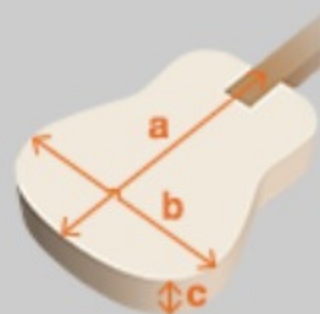

PF12MHCE

OPN : Open Pore Natural

COLOR VARIATION :

SHARE : [f](#) [t](#)

SPEC

SPEC

body shape	Cutaway Dreadnought body
bracing	X Bracing
top	Sapele top
back & sides	Sapele back & Sapele sides
neck	Mahogany
fretboard	Nandu Wood
bridge	Nandu Wood
soundhole rosette	Tortoiseshell rosette
tuning machine	Chrome Open Gear tuners w/Butterbean knobs
number of frets	20
bridge pins	Ibanez Advantage™ bridge pins
strings	Ibanez IACS6C coated strings
pickup	Ibanez Under Saddle pickup
preamp	Ibanez AEQ-2T preamp w/Onboard tuner
output jack	1/4" output
battery	9V battery
finish top	Open Pore
finish back and sides	Open Pore
finish neck back	Open Pore

NECK DIMENSIONS

Scale :	650mm
a : Width	42mm at NUT
b : Width	54mm at 14F
c : Thickness	21.5mm at 1F
d : Thickness	23.5mm at 7F
Radius :	250mmR

BODY DIMENSIONS

a : Length	20 "
b : Width	15 3/4"
c : Max Depth	5 "