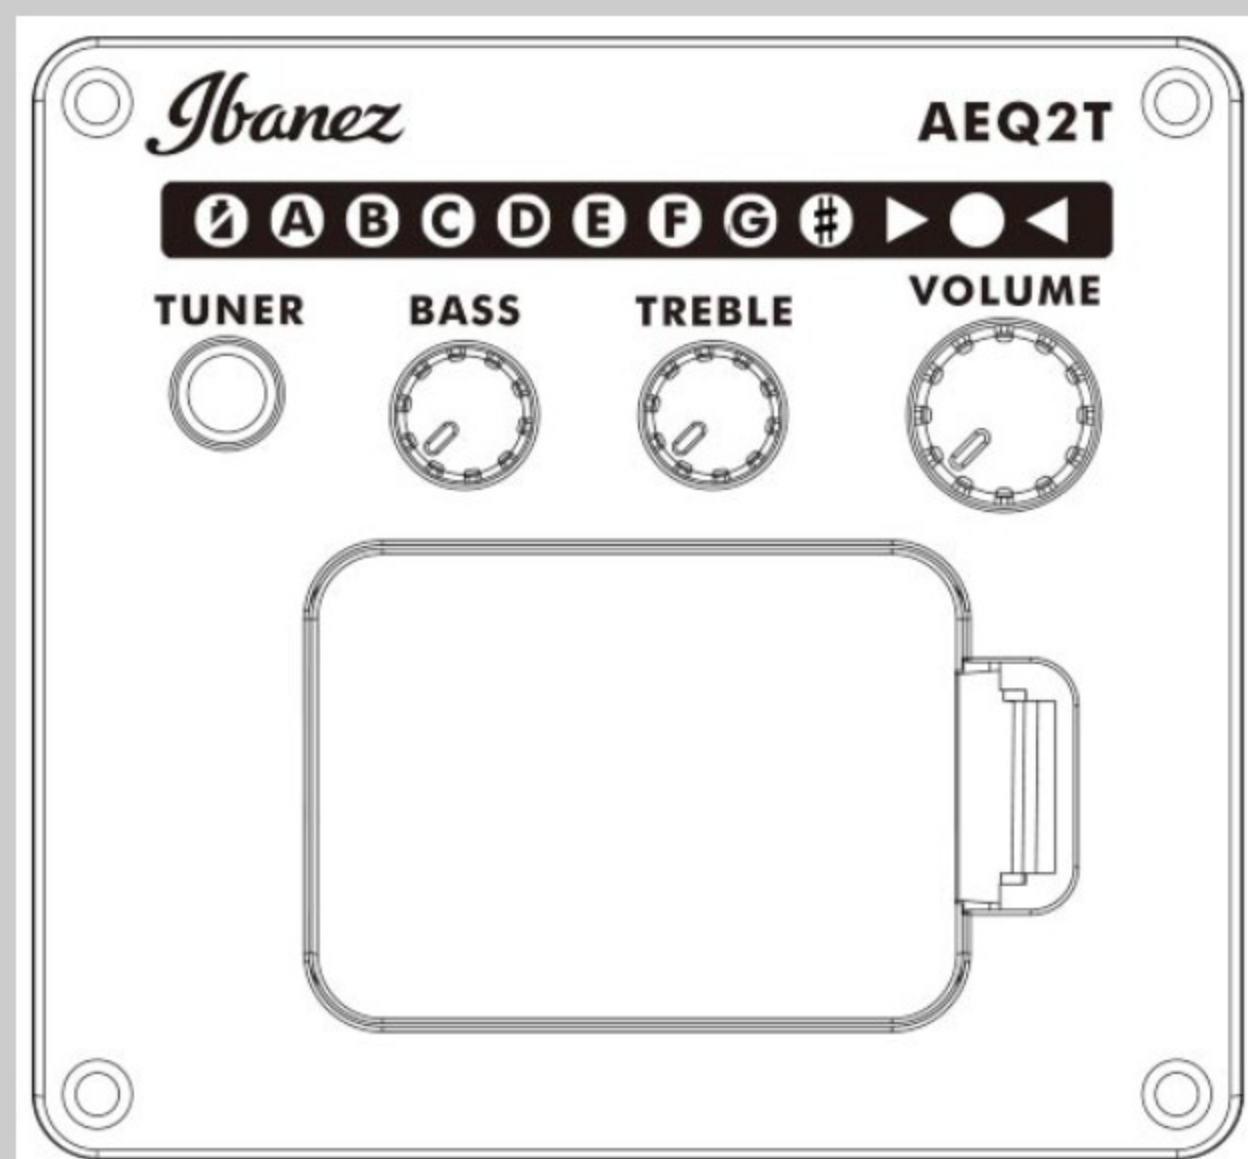

PREAMP

DESCRIPTION +

OTHER FEATURES

Recommended	FS40DA
Case	
Recommended Bag	IAB540-BK