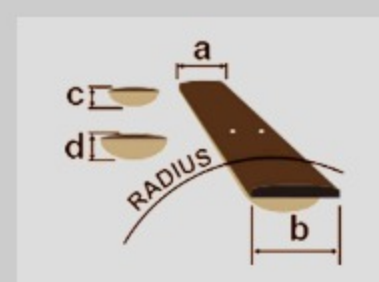

PF12MHCE

COLOR VARIATION : 

OPN : Open Pore Natural

SHARE :  

SPEC

SPECS

body shape	Cutaway Dreadnought body
top	Okoume top
back & sides	Okoume back & Okoume sides
neck	PF / Nyatoh neck
fretboard	Laurel fretboard
bridge	Laurel bridge
inlay	White dot inlay
soundhole rosette	Tortoiseshell
tuning machine	Chrome Die-cast tuners
number of frets	20
bridge pins	Ibanez Advantage™
strings	Ibanez IACS6C
string gauge	.012/.016/.024/.032/.042/.053
string space	11mm
factory tuning	1E,2B,3G,4D,5A,6E
pickup	Ibanez Undersaddle
preamp	Ibanez AEQ-2T preamp w/Onboard tuner
output jack	1/4" output
battery	9V x1

NECK DIMENSIONS

Scale :	648mm
a : Width	42mm at NUT
b : Width	54mm at 14F
c : Thickness	21mm at 1F
d : Thickness	22.5mm at 7F
Radius :	240mmR

DESCRIPTION +

BODY DIMENSIONS

a : Length	20 1/8"
b : Width	15 3/4"
c : Max Depth	5"