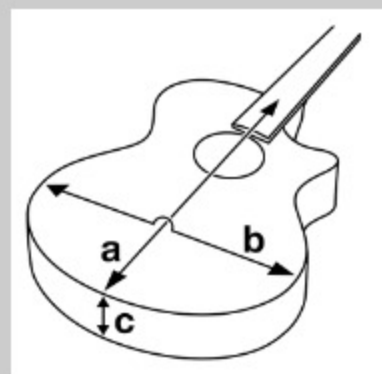

PF12MHCE

COLOR VARIATION : 

OPN : Open Pore Natural

SHARE :  

SPEC

SPECS

body shape	Cutaway Dreadnought body
top	Okoume top
back & sides	Okoume back & Okoume sides
neck	PF / Nyatoh neck
fretboard	Laurel fretboard
bridge	Laurel bridge
inlay	White dot inlay
soundhole rosette	Tortoiseshell
tuning machine	Chrome Die-cast tuners
number of frets	20
bridge pins	Ibanez Advantage™
strings	Ibanez IACS6C
string gauge	.012/.016/.024/.032/.042/.053
string space	11mm
factory tuning	1E,2B,3G,4D,5A,6E
pickup	Ibanez Undersaddle
preamp	Ibanez AEQ-2T preamp w/Onboard tuner
output jack	1/4" output
battery	9V x1

NECK DIMENSIONS

Scale :	648mm
a : Width	42mm at NUT
b : Width	54mm at 14F
c : Thickness	21mm at 1F
d : Thickness	22.5mm at 7F
Radius :	240mmR

DESCRIPTION +

BODY DIMENSIONS

a : Length	20 1/8"
b : Width	15 3/4"
c : Max Depth	5"