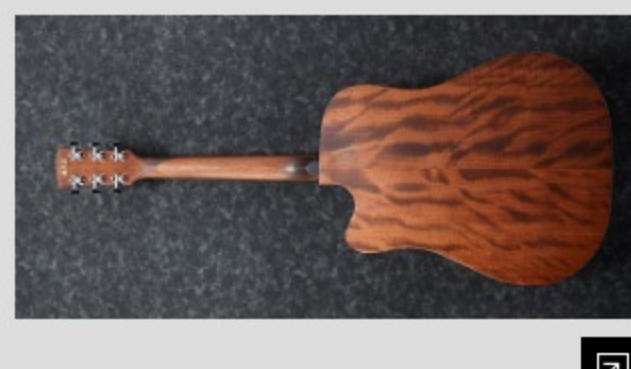

PF12MHCE

COLOR VARIATION : 

OPN : Open Pore Natural

SHARE :  

SPEC

SPECS

body shape	Cutaway Dreadnought body
top	Okoume top
back & sides	Okoume back & Okoume sides
neck	PF / Nyatoh neck
fretboard	Laurel fretboard
bridge	Laurel bridge
inlay	White dot inlay
soundhole rosette	Tortoiseshell
tuning machine	Chrome Die-cast tuners
number of frets	20
bridge pins	Ibanez Advantage™
strings	Ibanez IACS6C
string gauge	.012/.016/.024/.032/.042/.053
string space	11mm
factory tuning	1E,2B,3G,4D,5A,6E
pickup	Ibanez Undersaddle
preamp	Ibanez AEQ-2T preamp w/Onboard tuner
output jack	1/4" output
battery	9V x1

NECK DIMENSIONS

Scale :	648mm
a : Width	42mm at NUT
b : Width	54mm at 14F
c : Thickness	21mm at 1F
d : Thickness	22.5mm at 7F
Radius :	240mmR

DESCRIPTION +

BODY DIMENSIONS

a : Length	20 1/8"
b : Width	15 3/4"
c : Max Depth	5"