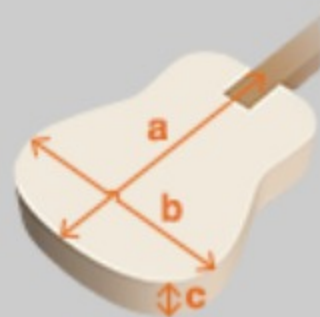

PF12MHCE

OPN : Open Pore Natural

COLOR VARIATION :

SHARE :  

SPEC

SPEC

body shape	Cutaway Dreadnought
top	Sapele top
back & sides	Sapele back & Sapele sides
neck	PF / Nyatoh neck
fretboard	Nandu Wood fretboard
bridge	Nandu Wood bridge
inlay	White dot
soundhole rosette	Tortoiseshell
tuning machine	Chrome Open Gear Tuners
nut material	Plastic
number of frets	20
saddle material	Plastic
bridge pins	Ibanez Advantage™
strings	Ibanez IACS6C
string gauge	.012/.016/.024/.032/.042/.053
string space	11mm
factory tuning	1E,2B,3G,4D,5A,6E
pickup	Ibanez Undersaddle
preamp	Ibanez AEQ-2T preamp w/Onboard tuner

NECK DIMENSIONS

Scale :	650mm
a : Width	42mm at NUT
b : Width	54mm at 14F
c : Thickness	21.5mm at 1F
d : Thickness	23.5mm at 7F
Radius :	250mmR

BODY DIMENSIONS

a : Length	19 3/4"
b : Width	15 3/4"
c : Max Depth	4 1/4"