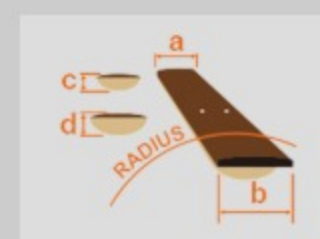

PF12MHCE

OPN : Open Pore Natural

COLOR VARIATION :

SHARE :  

SPEC

SPEC

body shape	Cutaway Dreadnought
top	Sapele top
back & sides	Sapele back & Sapele sides
neck	PF / Nyatoh neck
fretboard	Nandu Wood fretboard
bridge	Nandu Wood bridge
inlay	White dot
soundhole rosette	Tortoiseshell
tuning machine	Chrome Open Gear Tuners
nut material	Plastic
number of frets	20
saddle material	Plastic
bridge pins	Ibanez Advantage™
strings	Ibanez IACS6C
string gauge	.012/.016/.024/.032/.042/.053
string space	11mm
factory tuning	1E,2B,3G,4D,5A,6E
pickup	Ibanez Undersaddle
preamp	Ibanez AEQ-2T preamp w/Onboard tuner

NECK DIMENSIONS

Scale :	650mm
a : Width	42mm at NUT
b : Width	54mm at 14F
c : Thickness	21.5mm at 1F
d : Thickness	23.5mm at 7F
Radius :	250mmR

BODY DIMENSIONS

a : Length	19 3/4"
b : Width	15 3/4"
c : Max Depth	4 1/4"