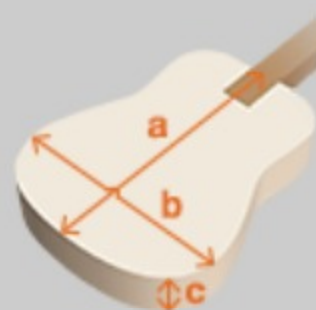

PF12MHCE

OPN : Open Pore Natural

COLOR VARIATION :

SHARE :  

SPEC

SPEC

body shape	Cutaway Dreadnought body
top	Sapele top
back & sides	Sapele back & Sapele sides
neck	PF / Nyatoh neck
fretboard	Nandu Wood fretboard
bridge	Nandu Wood
inlay	White dot inlay
soundhole rosette	Tortoiseshell
tuning machine	Chrome Open Gear tuners
nut material	Plastic
number of frets	20
saddle material	Plastic
bridge pins	Ibanez Advantage™
strings	Ibanez IACS6C
string gauge	.012/.016/.024/.032/.042/.053
string space	11mm
factory tuning	1E,2B,3G,4D,5A,6E
pickup	Ibanez Undersaddle
preamp	Ibanez AEQ-2T preamp w/Onboard tuner

NECK DIMENSIONS

Scale :	650mm
a : Width	42mm at NUT
b : Width	54mm at 14F
c : Thickness	21.5mm at 1F
d : Thickness	23.5mm at 7F
Radius :	250mmR

BODY DIMENSIONS

a : Length	20 "
b : Width	15 3/4"
c : Max Depth	5 "