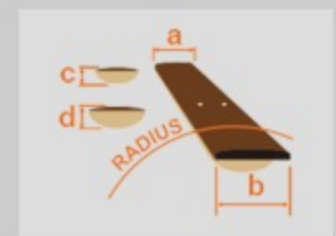

PF12MHCE

OPN : Open Pore Natural

COLOR VARIATION :

SHARE :  

SPEC

SPEC

body shape	Cutaway Dreadnought body
top	Sapele top
back & sides	Sapele back & Sapele sides
neck	PF / Nyatoh neck
fretboard	Nandu Wood fretboard
bridge	Nandu Wood
inlay	White dot inlay
soundhole rosette	Tortoiseshell
tuning machine	Chrome Open Gear tuners
nut material	Plastic
number of frets	20
saddle material	Plastic
bridge pins	Ibanez Advantage™
strings	Ibanez IACS6C
string gauge	.012/.016/.024/.032/.042/.053
string space	11mm
factory tuning	1E,2B,3G,4D,5A,6E
pickup	Ibanez Undersaddle
preamp	Ibanez AEQ-2T preamp w/Onboard tuner

NECK DIMENSIONS

Scale :	650mm
a : Width	42mm at NUT
b : Width	54mm at 14F
c : Thickness	21.5mm at 1F
d : Thickness	23.5mm at 7F
Radius :	250mmR

BODY DIMENSIONS

a : Length	20 "
b : Width	15 3/4"
c : Max Depth	5 "