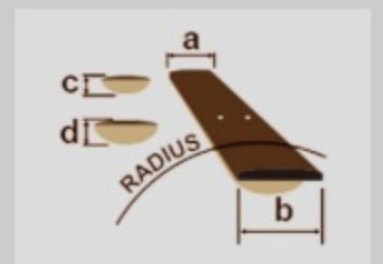

PF12MHCE

COLOR VARIATION :  **OPN : Open Pore Natural**

SHARE :  

SPEC

SPECS

body shape	Cutaway Dreadnought body
top	Sapele top
back & sides	Sapele back & Sapele sides
neck	PF / Nyatoh neck
fretboard	Nandu Wood fretboard
bridge	Nandu Wood bridge
inlay	White dot inlay
soundhole rosette	Tortoiseshell
tuning machine	Chrome Open Gear tuners
nut material	Plastic
number of frets	20
saddle material	Plastic
bridge pins	Ibanez Advantage™
strings	Ibanez IACS6C
string gauge	.012/.016/.024/.032/.042/.053
string space	11mm
factory tuning	1E,2B,3G,4D,5A,6E
pickup	Ibanez Undersaddle
preamp	Ibanez AEQ-2T preamp w/Onboard tuner

NECK DIMENSIONS

Scale :	650mm
a : Width	42mm at NUT
b : Width	54mm at 14F
c : Thickness	21.5mm at 1F
d : Thickness	23.5mm at 7F
Radius :	250mmR

DESCRIPTION +

BODY DIMENSIONS

a : Length	19 3/4"
b : Width	15 7/8"
c : Max Depth	5"