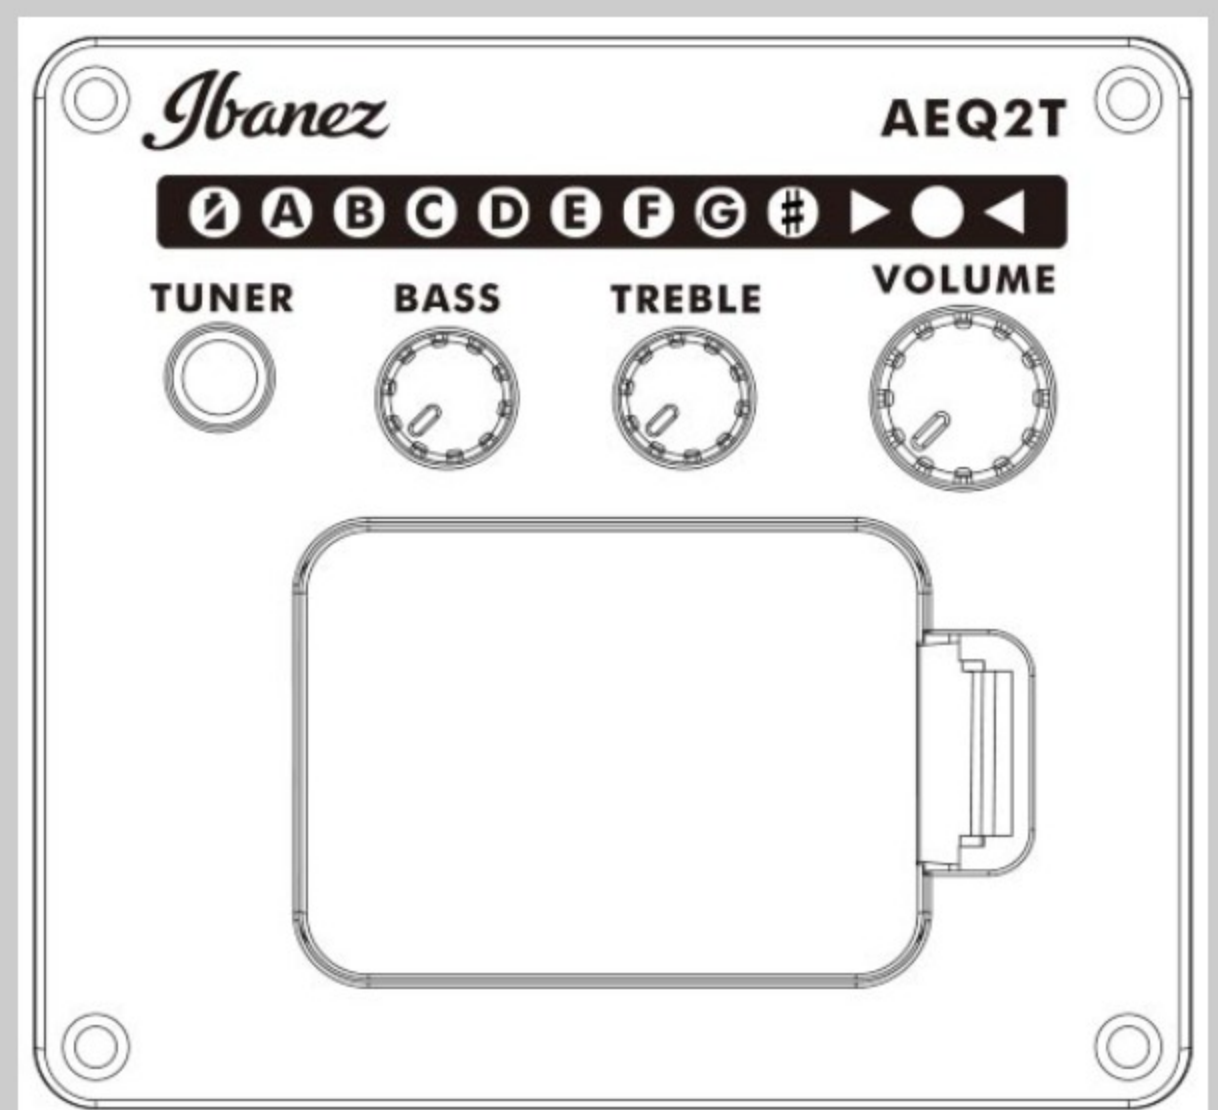

PF12MHCE

COLOR VARIATION : **OPN : Open Pore Natural**

SHARE :

SPEC

SPECS

body shape	Cutaway Dreadnought body
top	Sapele top
back & sides	Sapele back & Sapele sides
neck	PF / Nyatoh neck
fretboard	Nandu Wood fretboard
bridge	Nandu Wood bridge
inlay	White dot inlay
soundhole rosette	Tortoiseshell
tuning machine	Chrome Open Gear tuners
nut material	Plastic
number of frets	20
saddle material	Plastic
bridge pins	Ibanez Advantage™
strings	Ibanez IACS6C
string gauge	.012/.016/.024/.032/.042/.053
string space	11mm
factory tuning	1E,2B,3G,4D,5A,6E
pickup	Ibanez Undersaddle
preamp	Ibanez AEQ-2T preamp w/Onboard tuner

NECK DIMENSIONS

Scale :	650mm
a : Width	42mm at NUT
b : Width	54mm at 14F
c : Thickness	21.5mm at 1F
d : Thickness	23.5mm at 7F
Radius :	250mmR

DESCRIPTION +

BODY DIMENSIONS

a : Length	19 3/4"
b : Width	15 7/8"
c : Max Depth	5"

DESCRIPTION +

PREAMP

DESCRIPTION +