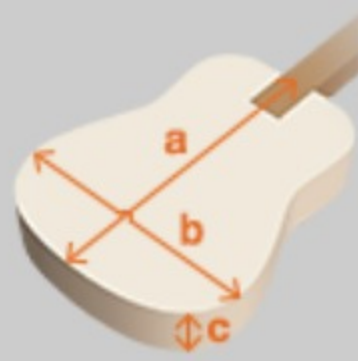

PF12MHCE

COLOR VARIATION :  **OPN : Open Pore Natural**

SHARE :  

SPEC

SPECS

body shape	Cutaway Dreadnought body
top	Sapele top
back & sides	Sapele back & Sapele sides
neck	PF / Nyatoh neck
fretboard	Nandu Wood fretboard
bridge	Nandu Wood bridge
inlay	White dot inlay
soundhole rosette	Tortoiseshell
tuning machine	Chrome Open Gear tuners
nut material	Plastic
number of frets	20
saddle material	Plastic
bridge pins	Ibanez Advantage™
strings	Ibanez IACS6C
string gauge	.012/.016/.024/.032/.042/.053
string space	11mm
factory tuning	1E,2B,3G,4D,5A,6E
pickup	Ibanez Undersaddle
preamp	Ibanez AEQ-2T preamp w/Onboard tuner

NECK DIMENSIONS

Scale :	650mm
a : Width	42mm at NUT
b : Width	54mm at 14F
c : Thickness	21.5mm at 1F
d : Thickness	23.5mm at 7F
Radius :	250mmR

DESCRIPTION +

BODY DIMENSIONS

a : Length	19 3/4"
b : Width	15 7/8"
c : Max Depth	5"

DESCRIPTION +

PREAMP

DESCRIPTION +