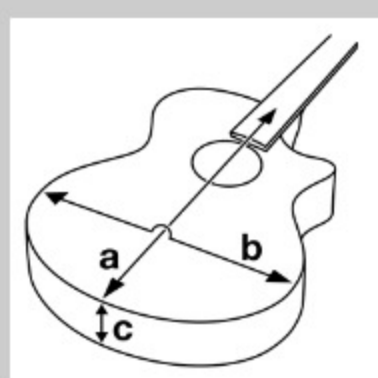

PF12MHCE

COLOR VARIATION : 

OPN : Open Pore Natural

SHARE :  

SPEC

SPECS

body shape	Cutaway Dreadnought body
top	Sapele top
back & sides	Sapele back & Sapele sides
neck	PF / Nyatoh neck
fretboard	Nandu Wood fretboard
bridge	Nandu Wood bridge
inlay	White dot inlay
soundhole rosette	Tortoiseshell
tuning machine	Chrome Open Gear tuners
number of frets	20
bridge pins	Ibanez Advantage™
strings	Ibanez IACS6C
string gauge	.012/.016/.024/.032/.042/.053
string space	11mm
factory tuning	1E,2B,3G,4D,5A,6E
pickup	Ibanez Undersaddle
preamp	Ibanez AEQ-2T preamp w/Onboard tuner
output jack	1/4" output
battery	9V x1

NECK DIMENSIONS

Scale :	650mm
a : Width	42mm at NUT
b : Width	54mm at 14F
c : Thickness	21.5mm at 1F
d : Thickness	23.5mm at 7F
Radius :	250mmR

DESCRIPTION +

BODY DIMENSIONS

a : Length	19 3/4"
b : Width	15 7/8"
c : Max Depth	5"