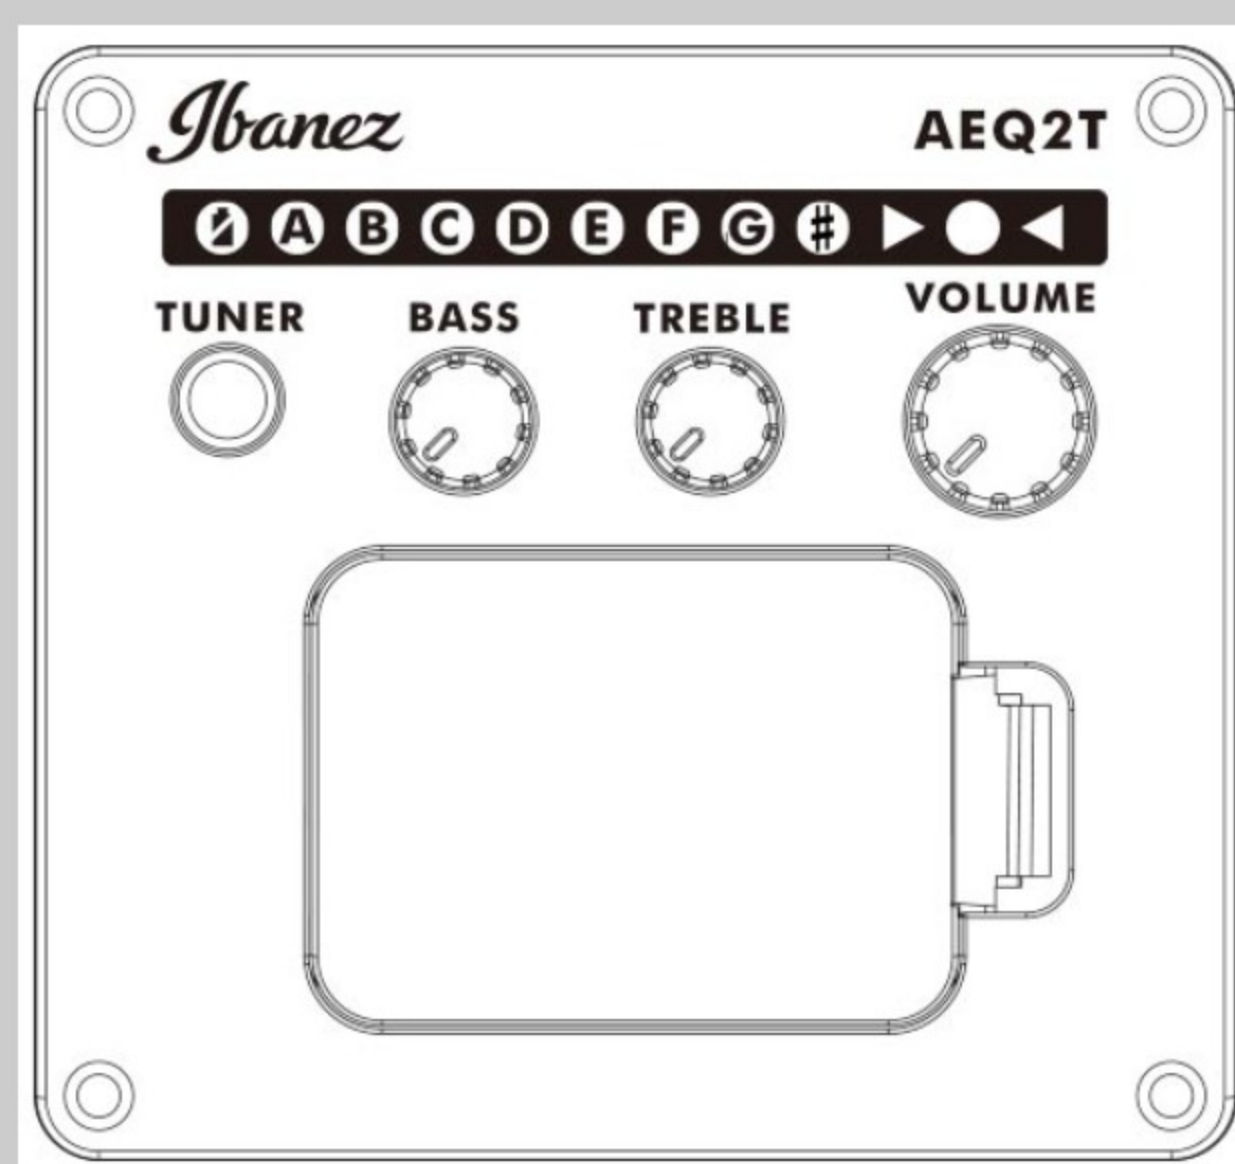

PF12MHCE

COLOR VARIATION :

OPN : Open Pore Natural

SHARE :

SPEC

SPECS

body shape	Cutaway Dreadnought body
top	Sapele top
back & sides	Sapele back & Sapele sides
neck	PF / Nyatoh neck
fretboard	Nandu Wood fretboard
bridge	Nandu Wood bridge
inlay	White dot inlay
soundhole rosette	Tortoiseshell
tuning machine	Chrome Open Gear tuners
number of frets	20
bridge pins	Ibanez Advantage™
strings	Ibanez IACS6C
string gauge	.012/.016/.024/.032/.042/.053
string space	11mm
factory tuning	1E,2B,3G,4D,5A,6E
pickup	Ibanez Undersaddle
preamp	Ibanez AEQ-2T preamp w/Onboard tuner
output jack	1/4" output
battery	9V x1

NECK DIMENSIONS

Scale :	650mm
a : Width	42mm at NUT
b : Width	54mm at 14F
c : Thickness	21.5mm at 1F
d : Thickness	23.5mm at 7F
Radius :	250mmR

DESCRIPTION +

BODY DIMENSIONS

a : Length	19 3/4"
b : Width	15 7/8"
c : Max Depth	5"

DESCRIPTION +

PREAMP

DESCRIPTION +