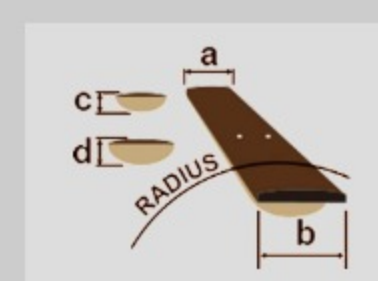

PF12MHCE

COLOR VARIATION : 

OPN : Open Pore Natural

SHARE :  

SPEC

SPECS

body shape	Cutaway Dreadnought body
top	Sapele top
back & sides	Sapele back & Sapele sides
neck	PF / Nyatoh neck
fretboard	Nandu Wood fretboard
bridge	Nandu Wood bridge
inlay	White dot inlay
soundhole rosette	Tortoiseshell
tuning machine	Chrome Open Gear tuners
number of frets	20
bridge pins	Ibanez Advantage™
strings	Ibanez IACS6C
string gauge	.012/.016/.024/.032/.042/.053
string space	11mm
factory tuning	1E,2B,3G,4D,5A,6E
pickup	Ibanez Undersaddle
preamp	Ibanez AEQ-2T preamp w/Onboard tuner
output jack	1/4" output
battery	9V x1

NECK DIMENSIONS

Scale :	650mm
a : Width	42mm at NUT
b : Width	54mm at 14F
c : Thickness	21.5mm at 1F
d : Thickness	23.5mm at 7F
Radius :	250mmR

DESCRIPTION +

BODY DIMENSIONS

a : Length	19 3/4"
b : Width	15 7/8"
c : Max Depth	5"