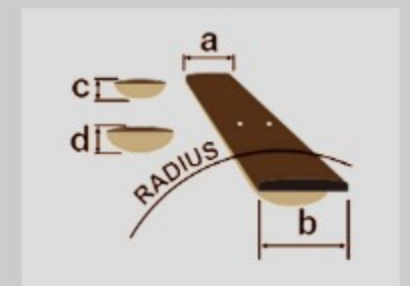

# PF14JR

COLOR VARIATION :

OPN : Open Pore Natural

### SPECS

body shape	Dreadnought Jr body
top	Okoume top
back & sides	Okoume back & Okoume sides
neck	PF / Nyatoh neck
fretboard	Laurel fretboard
bridge	Laurel bridge
inlay	White dot inlay
soundhole rosette	Acrylic pearl rosette
tuning machine	Chrome Open Gear tuners(18:1 gear ratio)
number of frets	20
bridge pins	Ibanez Advantage™
strings	Ibanez IACS6C
string gauge	.012/.016/.024/.032/.042/.053
string space	11mm
factory tuning	1E,2B,3G,4D,5A,6E

### NECK DIMENSIONS

Scale :	609.6mm/24"
a : Width	42mm at NUT
b : Width	54mm at 14F
c : Thickness	21mm at 1F
d : Thickness	22.5mm at 7F
Radius :	240mmR

DESCRIPTION +

### BODY DIMENSIONS

a : Length	18 1/8"
b : Width	14"
c : Max Depth	4 3/8"

DESCRIPTION +