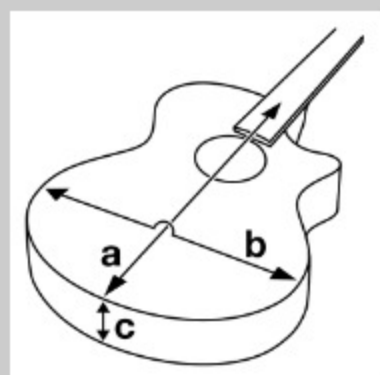

### SPECS

body shape	Dreadnought Jr body
top	Okoume top
back & sides	Okoume back & Okoume sides
neck	PF / Nyatoh neck
fretboard	Laurel fretboard
bridge	Laurel bridge
inlay	White dot inlay
soundhole rosette	Acrylic pearl rosette
tuning machine	Chrome Open Gear tuners(18:1 gear ratio)
number of frets	20
bridge pins	Ibanez Advantage™
strings	Ibanez IACS6C
string gauge	.012/.016/.024/.032/.042/.053
string space	11mm
factory tuning	1E,2B,3G,4D,5A,6E

### NECK DIMENSIONS

Scale :	609.6mm/24"
a : Width	42mm at NUT
b : Width	54mm at 14F
c : Thickness	21mm at 1F
d : Thickness	22.5mm at 7F
Radius :	240mmR

DESCRIPTION +

### BODY DIMENSIONS

a : Length	18 1/8"
b : Width	14"
c : Max Depth	4 3/8"

DESCRIPTION +