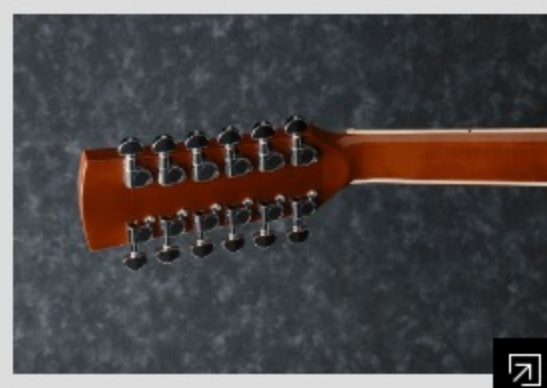

PF1512

NT : Natural High Gloss

COLOR VARIATION :

SHARE :  

SPEC

SPEC

body shape	Dreadnought body
bracing	X Bracing
top	Spruce top
back & sides	Sapele back & Sapele sides
neck	Mahogany
fretboard	Nandu Wood
bridge	Nandu Wood
tuning machine	Chrome Die-cast tuners
number of frets	20
bridge pins	Ibanez Advantage™ bridge pins
strings	Coated bronze strings
finish top	Gloss
finish back and sides	Gloss
finish neck back	Gloss

NECK DIMENSIONS

Scale :	650mm
a : Width	45mm at NUT
b : Width	57mm at 14F
c : Thickness	21.5mm at 1F
d : Thickness	23.5mm at 7F
Radius :	380mmR

BODY DIMENSIONS

a : Length	20 "
b : Width	15 3/4"
c : Max Depth	5 "