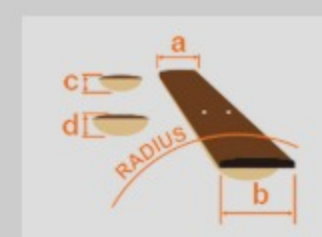

PF1512

NT : Natural High Gloss

COLOR VARIATION :

SHARE :  

SPEC

SPEC

body shape	Dreadnought body
bracing	X Bracing
top	Spruce top
back & sides	Sapele back & Sapele sides
neck	Mahogany
fretboard	Nandu Wood
bridge	Nandu Wood
tuning machine	Chrome Die-cast tuners
number of frets	20
bridge pins	Ibanez Advantage™ bridge pins
strings	Coated bronze strings
finish top	Gloss
finish back and sides	Gloss
finish neck back	Gloss

NECK DIMENSIONS

Scale :	650mm
a : Width	45mm at NUT
b : Width	57mm at 14F
c : Thickness	21.5mm at 1F
d : Thickness	23.5mm at 7F
Radius :	380mmR

BODY DIMENSIONS

a : Length	20 "
b : Width	15 3/4"
c : Max Depth	5 "