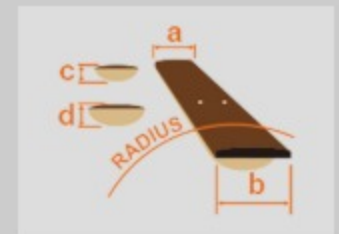

### SPEC

body shape	Dreadnought body
bracing	X Bracing
top	Spruce top
back & sides	African Mahogany back & African Mahogany sides
neck	Mahogany
fretboard	Laurel
bridge	Laurel
body binding	Ivory
tuning machine	Chrome Die-cast tuners w/Half moon knobs
number of frets	20
bridge pins	Ibanez Advantage™ bridge pins
strings	Ibanez IACS12C coated strings
finish top	Gloss
finish back and sides	Gloss
finish neck back	Gloss

### NECK DIMENSIONS

Scale :	650mm
a : Width	45mm at NUT
b : Width	57mm at 14F
c : Thickness	21mm at 1F
d : Thickness	22.5mm at 7F
Radius :	400mmR

### BODY DIMENSIONS

a : Length	20 "
b : Width	15 3/4"
c : Max Depth	5 "