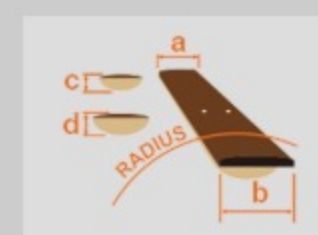

PF1512

NT : Natural High Gloss

COLOR VARIATION :

SHARE :  

SPEC

SPEC

body shape	Dreadnought body
top	Spruce top
back & sides	Okoume back & Okoume sides
neck	PF / Nyatoh neck
fretboard	Laurel fretboard
bridge	Laurel bridge
inlay	White dot
soundhole rosette	Black & White multi
tuning machine	Chrome Die-cast Tuner
nut material	Plastic
number of frets	20
saddle material	Plastic
bridge pins	Ibanez Advantage™
strings	Ibanez IACS12C
string gauge	.010/.010/.014/.014/.023/.008/.030/.012/.039/.018/.047/.027
string space	11mm
factory tuning	1E,2B,3G,4D,5A,6E

NECK DIMENSIONS

Scale :	648mm
a : Width	45mm at NUT
b : Width	57mm at 14F
c : Thickness	21mm at 1F
d : Thickness	22.5mm at 7F
Radius :	400mmR

BODY DIMENSIONS

a : Length	20 "
b : Width	15 3/4"
c : Max Depth	5"