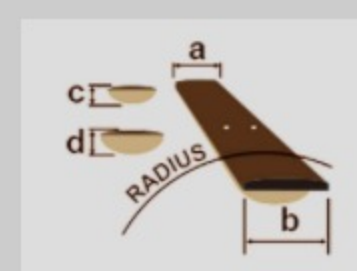

PF1512

COLOR VARIATION :

NT : Natural High Gloss

SHARE :

SPEC

SPECS

body shape	Dreadnought body
top	Spruce top
back & sides	Okoume back & Okoume sides
neck	PF / Nyatoh neck
fretboard	Laurel fretboard
bridge	Laurel bridge
inlay	White dot inlay
soundhole rosette	Black & White multi
tuning machine	Chrome Die-cast tuners
nut material	Plastic
number of frets	20
saddle material	Plastic
bridge pins	Ibanez Advantage™
strings	Ibanez IACS12C
string gauge	.010/.010/.014/.014/.023/.008/.030/.012/.039/.018/.047/.027
string space	11mm
factory tuning	1E,2B,3G,4D,5A,6E

NECK DIMENSIONS

Scale :	648mm
a : Width	45mm at NUT
b : Width	57mm at 14F
c : Thickness	21mm at 1F
d : Thickness	22.5mm at 7F
Radius :	400mmR

DESCRIPTION +

BODY DIMENSIONS

a : Length	20 1/8"
b : Width	15 3/4"
c : Max Depth	5"