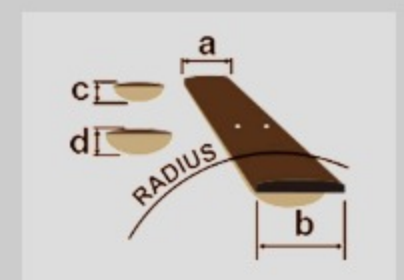

### SPECS

body shape	Dreadnought body
top	Spruce top
back & sides	Okoume back & Okoume sides
neck	PF / Nyatoh neck
fretboard	Laurel fretboard
bridge	Laurel bridge
inlay	White dot inlay
soundhole rosette	Black & White multi
tuning machine	Chrome Die-cast tuners
number of frets	20
bridge pins	Ibanez Advantage™
strings	Ibanez IACS12C
string gauge	.010/.010/.014/.014/.023/.008/.030/.012/.039/.018/.047/.027
string space	11mm
factory tuning	1E,2B,3G,4D,5A,6E

### NECK DIMENSIONS

Scale :	648mm
a : Width	45mm at NUT
b : Width	57mm at 14F
c : Thickness	21mm at 1F
d : Thickness	22.5mm at 7F
Radius :	400mmR

DESCRIPTION +

### BODY DIMENSIONS

a : Length	20 1/8"
b : Width	15 3/4"
c : Max Depth	5"

DESCRIPTION +