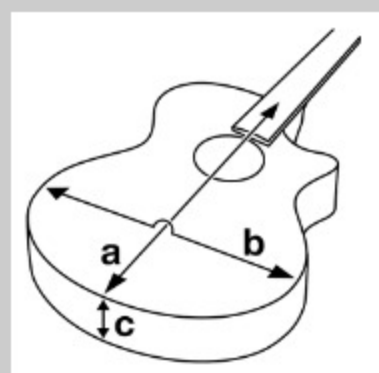

### SPECS

body shape	Dreadnought body
top	Spruce top
back & sides	Okoume back & Okoume sides
neck	PF / Nyatoh neck
fretboard	Laurel fretboard
bridge	Laurel bridge
inlay	White dot inlay
soundhole rosette	Black & White multi
tuning machine	Chrome Die-cast tuners
number of frets	20
bridge pins	Ibanez Advantage™
strings	Ibanez IACS12C
string gauge	.010/.010/.014/.014/.023/.008/.030/.012/.039/.018/.047/.027
string space	11mm
factory tuning	1E,2B,3G,4D,5A,6E

### NECK DIMENSIONS

Scale :	648mm
a : Width	45mm at NUT
b : Width	57mm at 14F
c : Thickness	21mm at 1F
d : Thickness	22.5mm at 7F
Radius :	400mmR

DESCRIPTION +

### BODY DIMENSIONS

a : Length	20 1/8"
b : Width	15 3/4"
c : Max Depth	5"

DESCRIPTION +