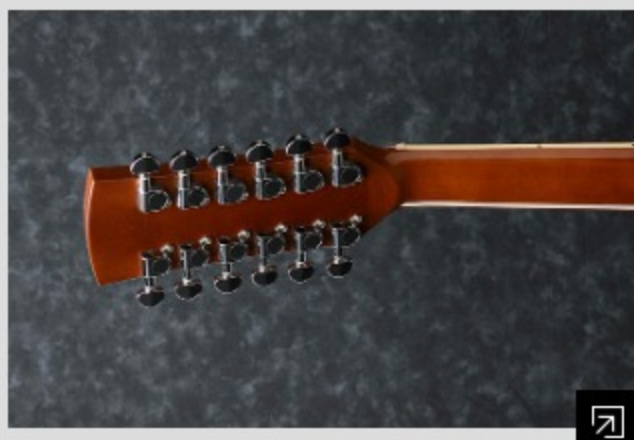

# PF1512

COLOR VARIATION : 

NT : Natural High Gloss

SHARE :  

### SPECS

body shape	Dreadnought body
top	Spruce top
back & sides	Okoume back & Okoume sides
neck	PF / Nyatoh neck
fretboard	Laurel fretboard
bridge	Laurel bridge
inlay	White dot inlay
soundhole rosette	Black & White multi
tuning machine	Chrome Die-cast tuners
number of frets	20
bridge pins	Ibanez Advantage™
strings	Ibanez IACS12C
string gauge	.010/.010/.014/.014/.023/.008/.030/.012/.039/.018/.047/.027
string space	11mm
factory tuning	1E,2B,3G,4D,5A,6E

### BODY DIMENSIONS

a : Length	20 1/8"
b : Width	15 3/4"
c : Max Depth	5"

DESCRIPTION +