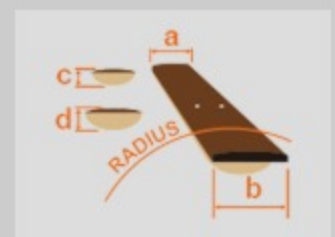

### SPEC

body shape	Dreadnought body
top	Spruce top
back & sides	Nyatoh back & Nyatoh sides
neck	PF / Nyatoh neck
fretboard	Nandu Wood fretboard
bridge	Nandu Wood bridge
inlay	White dot
soundhole rosette	Black & White multi
tuning machine	Chrome Die-cast Tuners
nut material	Plastic
number of frets	20
saddle material	Plastic
bridge pins	Ibanez Advantage™
strings	-
string gauge	.010/.010/.014/.014/.023/.008/.030/.012/.039/.018/.047/.027
string space	11mm
factory tuning	1E,2B,3G,4D,5A,6E

### NECK DIMENSIONS

Scale :	650mm
a : Width	45mm at NUT
b : Width	57mm at 14F
c : Thickness	21.5mm at 1F
d : Thickness	23.5mm at 7F
Radius :	380mmR

### BODY DIMENSIONS

a : Length	19 3/4"
b : Width	15 3/4"
c : Max Depth	5"