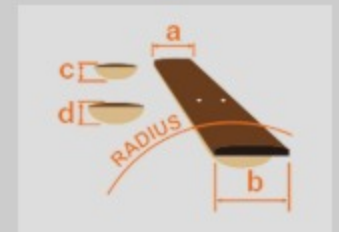

PF1512

NT : Natural High Gloss

COLOR VARIATION :

SHARE :  

SPEC

SPEC

body shape	Dreadnought body
top	Spruce top
back & sides	Nyatoh back & Nyatoh sides
neck	PF / Nyatoh neck
fretboard	Nandu Wood fretboard
bridge	Nandu Wood
inlay	White dot inlay
soundhole rosette	Black & White multi
tuning machine	Chrome Die-cast tuners
nut material	Plastic
number of frets	20
saddle material	Plastic
bridge pins	Ibanez Advantage™
string gauge	.010/.010/.014/.014/.023/.008/.030/.012/.039/.018/.047/.027
string space	11mm
factory tuning	1E,2B,3G,4D,5A,6E

NECK DIMENSIONS

Scale :	650mm
a : Width	45mm at NUT
b : Width	57mm at 14F
c : Thickness	21.5mm at 1F
d : Thickness	23.5mm at 7F
Radius :	380mmR

BODY DIMENSIONS

a : Length	19 3/4"
b : Width	15 3/4"
c : Max Depth	5"