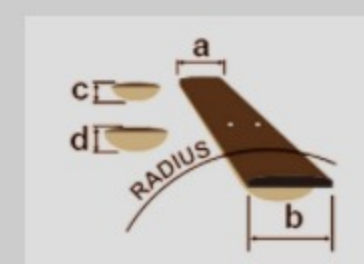

PF1512

COLOR VARIATION :

NT : Natural High Gloss

SHARE :  

SPEC

SPECS

body shape	Dreadnought body
top	Spruce top
back & sides	Nyatoh back & Nyatoh sides
neck	PF / Nyatoh neck
fretboard	Nandu Wood fretboard
bridge	Nandu Wood bridge
inlay	White dot inlay
soundhole rosette	Black & White multi
tuning machine	Chrome Die-cast tuners
nut material	Plastic
number of frets	20
saddle material	Plastic
bridge pins	Ibanez Advantage™
string gauge	.010/.010/.014/.014/.023/.008/.030/.012/.039/.018/.047/.027
string space	11mm
factory tuning	1E,2B,3G,4D,5A,6E

NECK DIMENSIONS

Scale :	650mm
a : Width	45mm at NUT
b : Width	57mm at 14F
c : Thickness	21.5mm at 1F
d : Thickness	23.5mm at 7F
Radius :	380mmR

DESCRIPTION +

BODY DIMENSIONS

a : Length	19 3/4"
b : Width	15 7/8"
c : Max Depth	5"