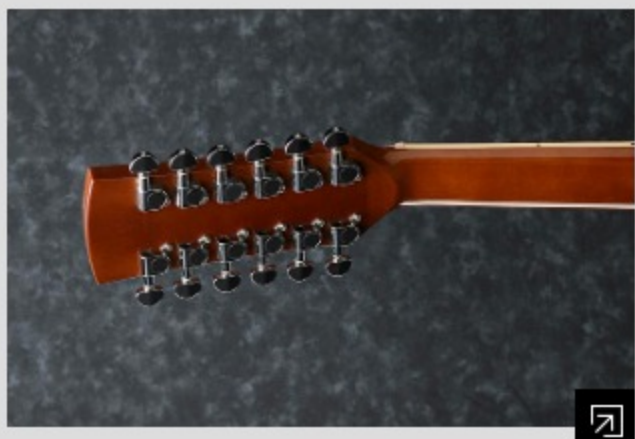

PF1512

COLOR VARIATION : 

NT : Natural High Gloss

SHARE :  

SPEC

SPECS

body shape	Dreadnought body
top	Spruce top
back & sides	Nyatoh back & Nyatoh sides
neck	PF / Nyatoh neck
fretboard	Nandu Wood fretboard
bridge	Nandu Wood bridge
inlay	White dot inlay
soundhole rosette	Black & White multi
tuning machine	Chrome Die-cast tuners
number of frets	20
bridge pins	Ibanez Advantage™
string gauge	.010/.010/.014/.014/.023/.008/.030/.012/.039/.018/.047/.027
string space	11mm
factory tuning	1E,2B,3G,4D,5A,6E

NECK DIMENSIONS

Scale :	650mm
a : Width	45mm at NUT
b : Width	57mm at 14F
c : Thickness	21.5mm at 1F
d : Thickness	23.5mm at 7F
Radius :	380mmR

DESCRIPTION +

BODY DIMENSIONS

a : Length	19 3/4"
b : Width	15 7/8"
c : Max Depth	5"