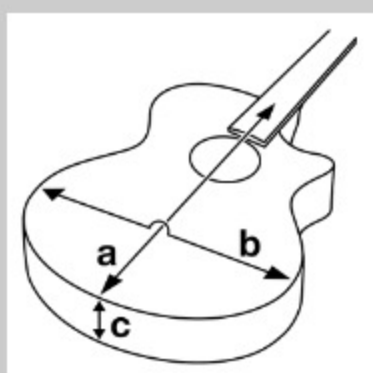

PF1512

COLOR VARIATION : 

NT : Natural High Gloss

SHARE :  

SPEC

SPECS

body shape	Dreadnought body
top	Spruce top
back & sides	Nyatoh back & Nyatoh sides
neck	PF / Nyatoh neck
fretboard	Nandu Wood fretboard
bridge	Nandu Wood bridge
inlay	White dot inlay
soundhole rosette	Black & White multi
tuning machine	Chrome Die-cast tuners
number of frets	20
bridge pins	Ibanez Advantage™
string gauge	.010/.010/.014/.014/.023/.008/.030/.012/.039/.018/.047/.027
string space	11mm
factory tuning	1E,2B,3G,4D,5A,6E

NECK DIMENSIONS

Scale :	650mm
a : Width	45mm at NUT
b : Width	57mm at 14F
c : Thickness	21.5mm at 1F
d : Thickness	23.5mm at 7F
Radius :	380mmR

DESCRIPTION +

BODY DIMENSIONS

a : Length	19 3/4"
b : Width	15 7/8"
c : Max Depth	5"