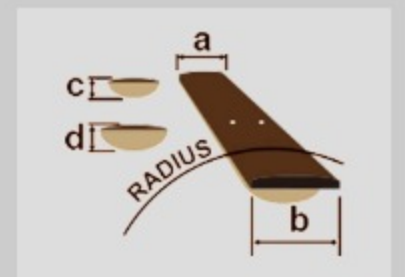

PF1512

COLOR VARIATION : 

NT : Natural High Gloss

SHARE :  

SPEC

SPECS

body shape	Dreadnought body
top	Spruce top
back & sides	Nyatoh back & Nyatoh sides
neck	PF / Nyatoh neck
fretboard	Nandu Wood fretboard
bridge	Nandu Wood bridge
inlay	White dot inlay
soundhole rosette	Black & White multi
tuning machine	Chrome Die-cast tuners
number of frets	20
bridge pins	Ibanez Advantage™
string gauge	.010/.010/.014/.014/.023/.008/.030/.012/.039/.018/.047/.027
string space	11mm
factory tuning	1E,2B,3G,4D,5A,6E

NECK DIMENSIONS

Scale :	650mm
a : Width	45mm at NUT
b : Width	57mm at 14F
c : Thickness	21.5mm at 1F
d : Thickness	23.5mm at 7F
Radius :	380mmR

DESCRIPTION +

BODY DIMENSIONS

a : Length	19 3/4"
b : Width	15 7/8"
c : Max Depth	5"