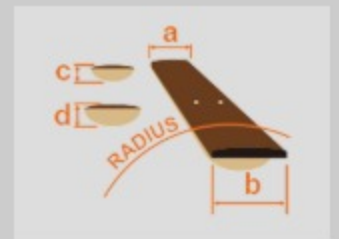

PF1512ECE

NT : Natural High Gloss

COLOR VARIATION :

SHARE :  

SPEC

SPEC

body shape	Cutaway Dreadnought body
bracing	X Bracing
top	Spruce top
back & sides	African Mahogany back & African Mahogany sides
neck	Mahogany
fretboard	Laurel
bridge	Laurel
body binding	Ivory
tuning machine	Chrome Die-cast tuners w/Half moon knobs
number of frets	20
bridge pins	Ibanez Advantage™ bridge pins
strings	Ibanez IACS12C coated strings
pickup	Ibanez Under Saddle pickup
preamp	Ibanez AEQ-2T preamp w/Onboard tuner
output jack	1/4" output
battery	9V battery
finish top	Gloss
finish back and sides	Gloss
finish neck back	Gloss

NECK DIMENSIONS

Scale :	650mm
a : Width	45mm at NUT
b : Width	57mm at 14F
c : Thickness	21mm at 1F
d : Thickness	22.5mm at 7F
Radius :	400mmR

BODY DIMENSIONS

a : Length	20 "
b : Width	15 3/4"
c : Max Depth	5 "