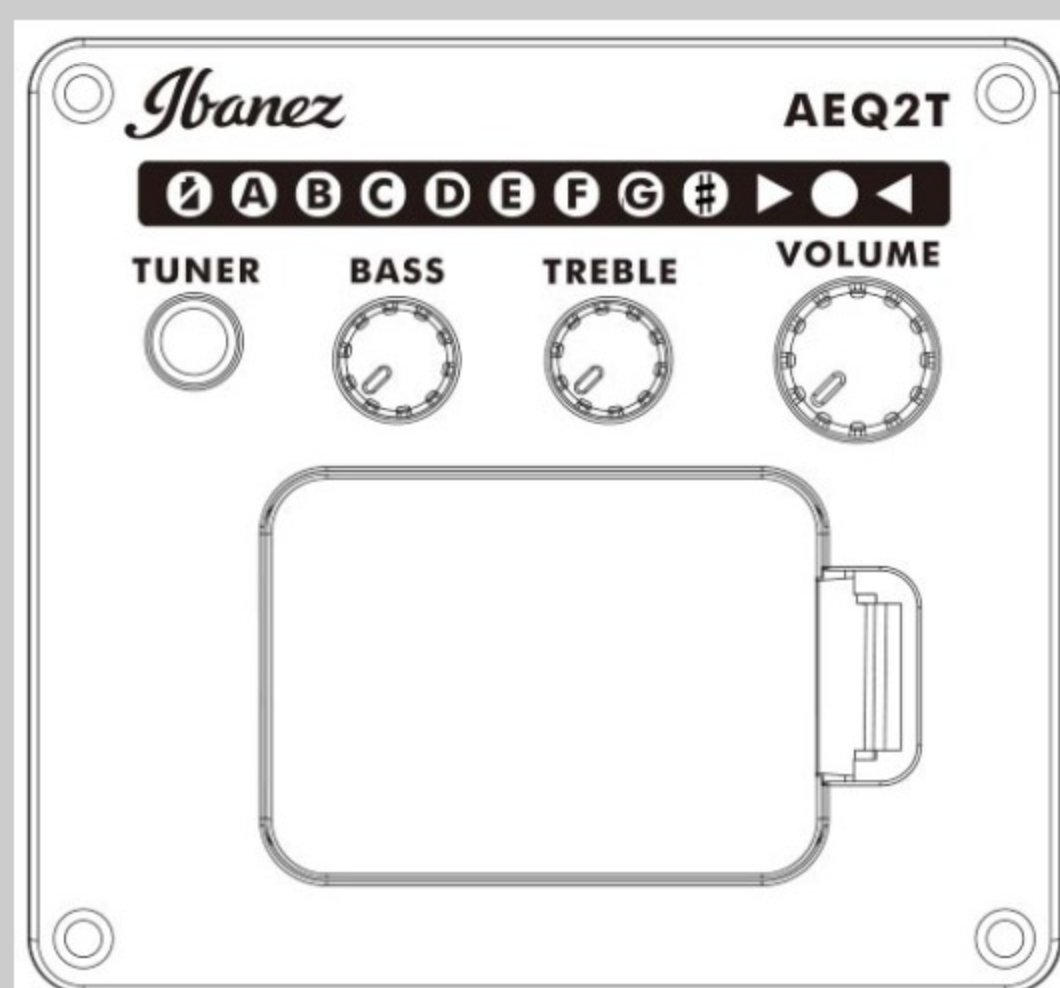

PREAMP

OTHERS

Recommended Case	FS40DA