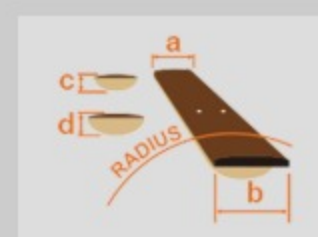

PF1512ECE

NT : Natural High Gloss

COLOR VARIATION :

SHARE :  

SPEC

SPEC

body shape	Cutaway Dreadnought body
top	Spruce top
back & sides	Okoume back & Okoume sides
neck	PF / Nyatoh neck
fretboard	Laurel fretboard
bridge	Laurel
inlay	White dot inlay
soundhole rosette	Black & White multi
tuning machine	Chrome Die-cast tuners
nut material	Plastic
number of frets	20
saddle material	Plastic
bridge pins	Ibanez Advantage™
strings	Ibanez IACS12C
string gauge	.010/.010/.014/.014/.023/.008/.030/.012/.039/.018/.047/.027
string space	11mm
factory tuning	1E,2B,3G,4D,5A,6E
pickup	Ibanez Undersaddle
preamp	Ibanez AEQ-2T preamp w/Onboard tuner
output jack	1/4" output

NECK DIMENSIONS

Scale :	648mm
a : Width	45mm at NUT
b : Width	57mm at 14F
c : Thickness	21mm at 1F
d : Thickness	22.5mm at 7F
Radius :	400mmR

BODY DIMENSIONS

a : Length	19 3/4"
b : Width	15 3/4"
c : Max Depth	5"