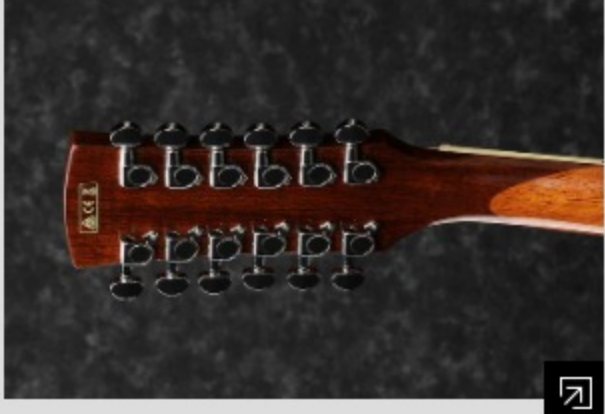

PF1512ECE

COLOR VARIATION : 

NT : Natural High Gloss

SHARE :  

SPEC

SPECS

body shape	Cutaway Dreadnought body
top	Spruce top
back & sides	Okoume back & Okoume sides
neck	PF / Nyatoh neck
fretboard	Laurel fretboard
bridge	Laurel bridge
inlay	White dot inlay
soundhole rosette	Black & White multi
tuning machine	Chrome Die-cast tuners
nut material	Plastic
number of frets	20
saddle material	Plastic
bridge pins	Ibanez Advantage™
strings	Ibanez IACS12C
string gauge	.010/.010/.014/.014/.023/.008/.030/.012/.039/.018/.047/.027
string space	11mm
factory tuning	1E,2B,3G,4D,5A,6E
pickup	Ibanez Undersaddle
preamp	Ibanez AEQ-2T preamp w/Onboard tuner
output jack	1/4" output

NECK DIMENSIONS

Scale :	648mm
a : Width	45mm at NUT
b : Width	57mm at 14F
c : Thickness	21mm at 1F
d : Thickness	22.5mm at 7F
Radius :	400mmR

DESCRIPTION +

BODY DIMENSIONS

a : Length	20 1/8"
b : Width	15 3/4"
c : Max Depth	5"