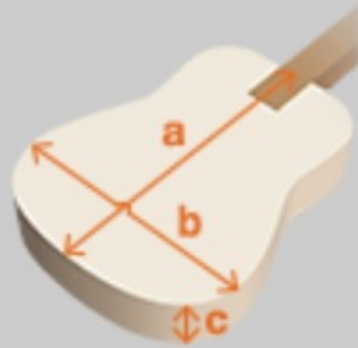

PF1512ECE

COLOR VARIATION : 

NT : Natural High Gloss

SHARE :  

SPEC

SPECS

body shape	Cutaway Dreadnought body
top	Spruce top
back & sides	Okoume back & Okoume sides
neck	PF / Nyatoh neck
fretboard	Laurel fretboard
bridge	Laurel bridge
inlay	White dot inlay
soundhole rosette	Black & White multi
tuning machine	Chrome Die-cast tuners
nut material	Plastic
number of frets	20
saddle material	Plastic
bridge pins	Ibanez Advantage™
strings	Ibanez IACS12C
string gauge	.010/.010/.014/.014/.023/.008/.030/.012/.039/.018/.047/.027
string space	11mm
factory tuning	1E,2B,3G,4D,5A,6E
pickup	Ibanez Undersaddle
preamp	Ibanez AEQ-2T preamp w/Onboard tuner
output jack	1/4" output

NECK DIMENSIONS

Scale :	648mm
a : Width	45mm at NUT
b : Width	57mm at 14F
c : Thickness	21mm at 1F
d : Thickness	22.5mm at 7F
Radius :	400mmR

DESCRIPTION +

BODY DIMENSIONS

a : Length	20 1/8"
b : Width	15 3/4"
c : Max Depth	5"