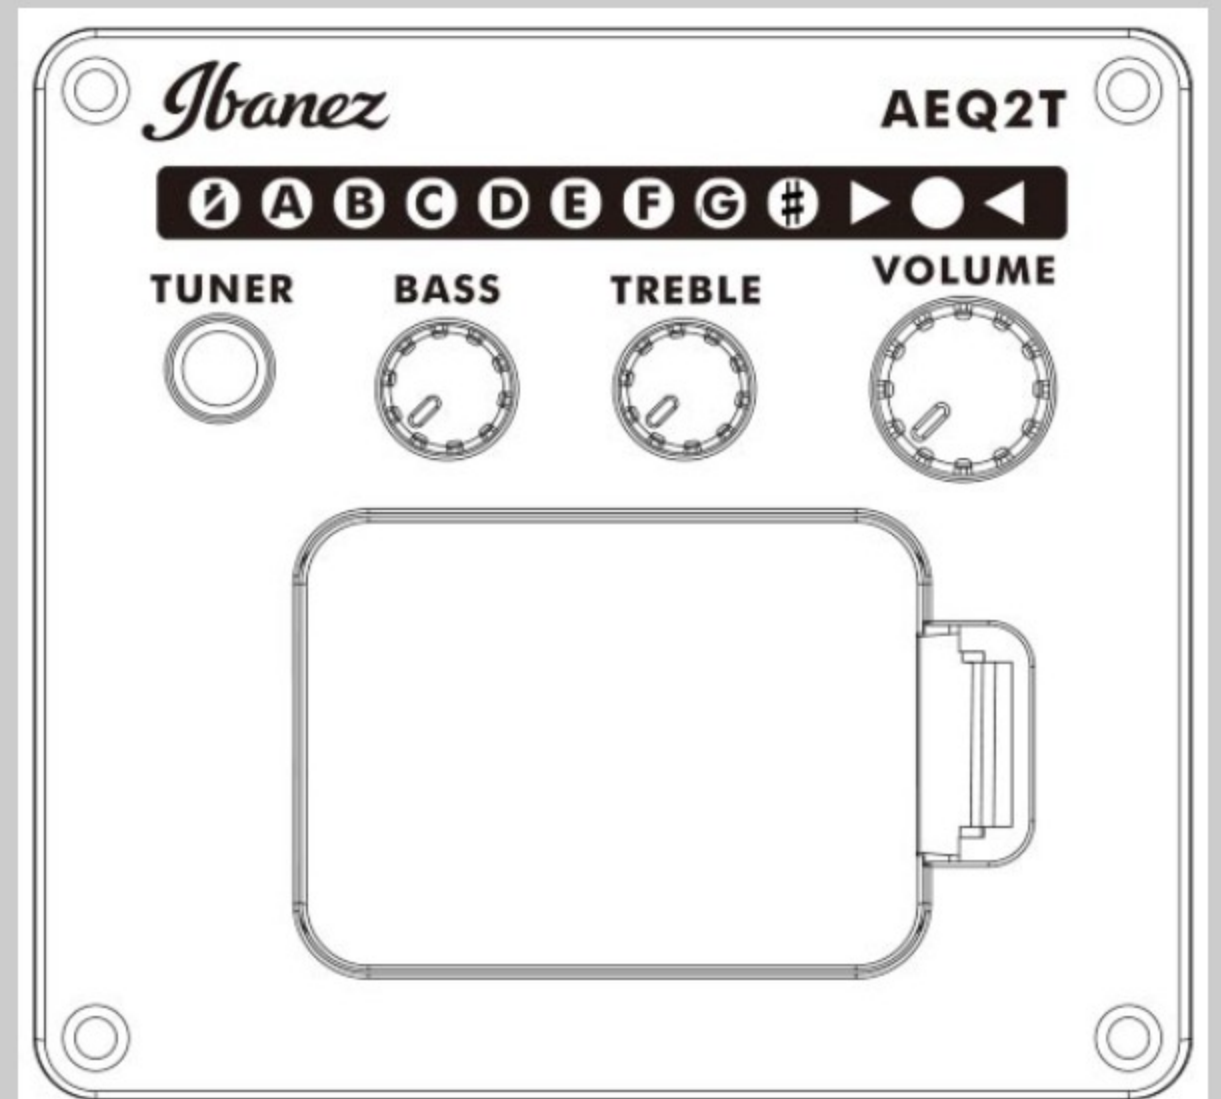

PREAMP

DESCRIPTION +

OTHER FEATURES

Recommended Case	FS40DA
Recommended Bag	IAB540-BK