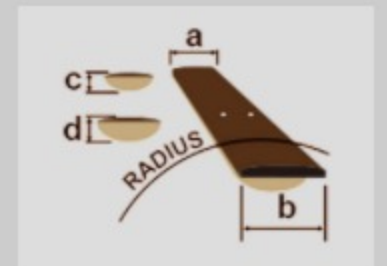

PF1512ECE

COLOR VARIATION : 

NT : Natural High Gloss

SHARE :  

SPEC

SPECS

body shape	Cutaway Dreadnought body
top	Spruce top
back & sides	Okoume back & Okoume sides
neck	PF / Nyatoh neck
fretboard	Laurel fretboard
bridge	Laurel bridge
inlay	White dot inlay
soundhole rosette	Black & White multi
tuning machine	Chrome Die-cast tuners
nut material	Plastic
number of frets	20
saddle material	Plastic
bridge pins	Ibanez Advantage™
strings	Ibanez IACS12C
string gauge	.010/.010/.014/.014/.023/.008/.030/.012/.039/.018/.047/.027
string space	11mm
factory tuning	1E,2B,3G,4D,5A,6E
pickup	Ibanez Undersaddle
preamp	Ibanez AEQ-2T preamp w/Onboard tuner
output jack	1/4" output

NECK DIMENSIONS

Scale :	648mm
a : Width	45mm at NUT
b : Width	57mm at 14F
c : Thickness	21mm at 1F
d : Thickness	22.5mm at 7F
Radius :	400mmR

DESCRIPTION +

BODY DIMENSIONS

a : Length	20 1/8"
b : Width	15 3/4"
c : Max Depth	5"