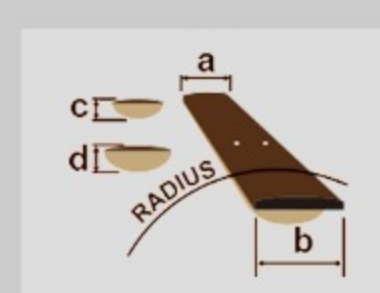

### SPECS

body shape	Cutaway Dreadnought body
top	Spruce top
back & sides	Okoume back & Okoume sides
neck	PF / Nyatoh neck
fretboard	Laurel fretboard
bridge	Laurel bridge
inlay	White dot inlay
soundhole rosette	Black & White multi
tuning machine	Chrome Die-cast tuners
number of frets	20
bridge pins	Ibanez Advantage™
strings	Ibanez IACS12C
string gauge	.010/.010/.014/.014/.023/.008/.030/.012/.039/.018/.047/.027
string space	11mm
factory tuning	1E,2B,3G,4D,5A,6E
pickup	Ibanez Undersaddle
preamp	Ibanez AEQ-2T preamp w/Onboard tuner
output jack	1/4" output
battery	9V x1

### NECK DIMENSIONS

Scale :	648mm
a : Width	45mm at NUT
b : Width	57mm at 14F
c : Thickness	21mm at 1F
d : Thickness	22.5mm at 7F
Radius :	400mmR

DESCRIPTION +

### BODY DIMENSIONS

a : Length	20 1/8"
b : Width	15 3/4"
c : Max Depth	5"

DESCRIPTION +