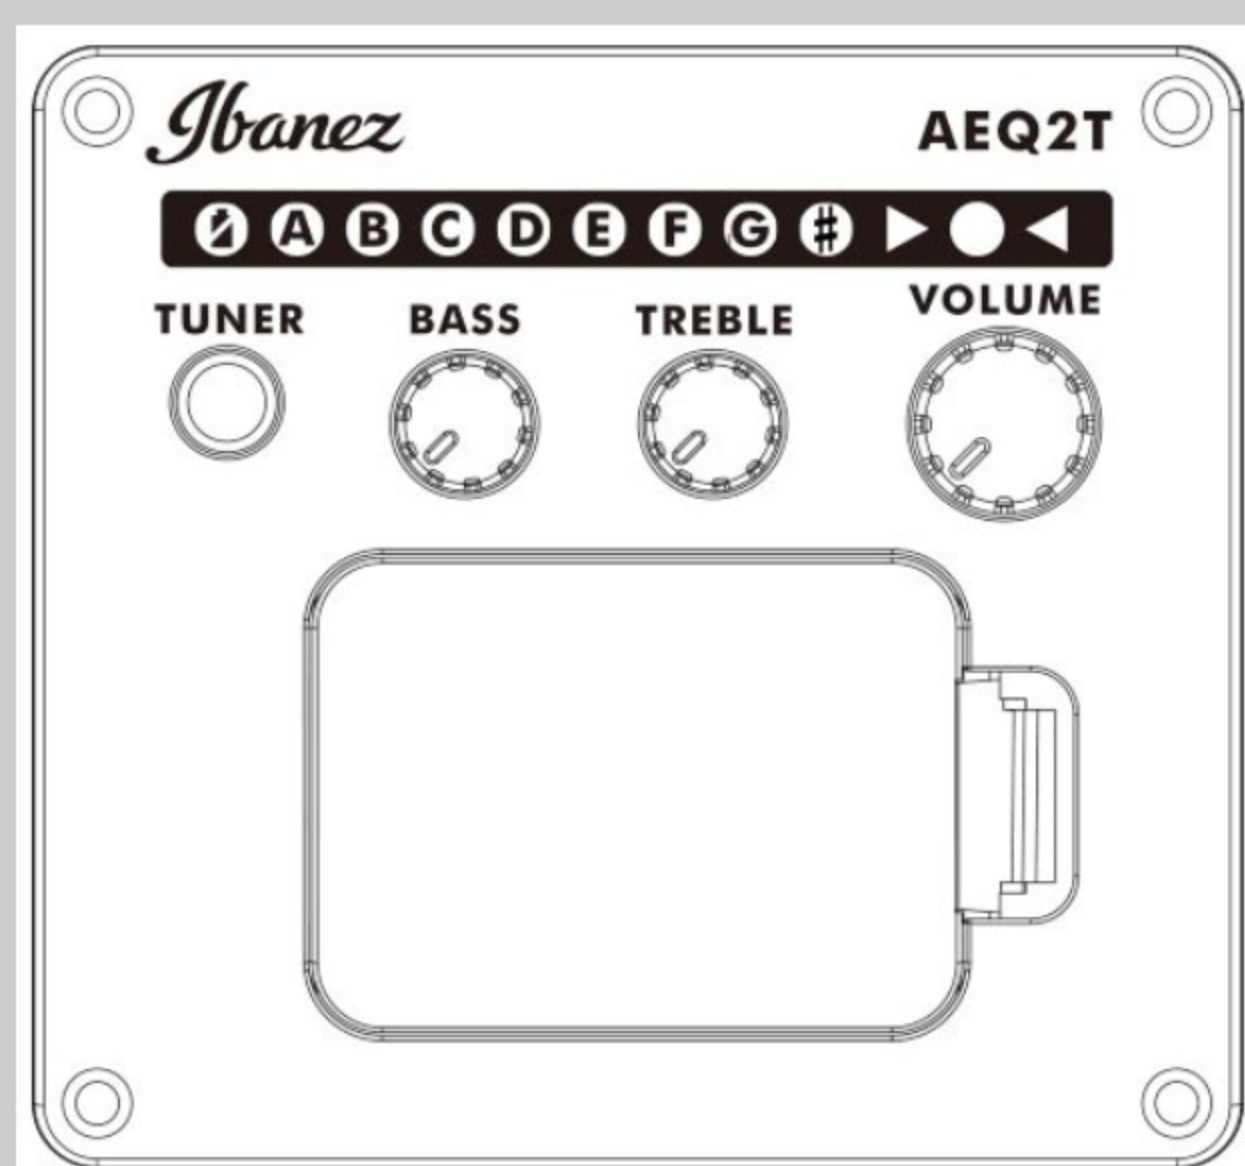

PREAMP

DESCRIPTION +

OTHER FEATURES

Recommended	FS40DA
Case	
Recommended Bag	IAB540-BK