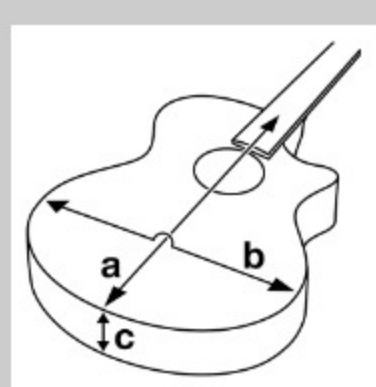

### SPECS

body shape	Cutaway Dreadnought body
top	Spruce top
back & sides	Okoume back & Okoume sides
neck	PF / Nyatoh neck
fretboard	Laurel fretboard
bridge	Laurel bridge
inlay	White dot inlay
soundhole rosette	Black & White multi
tuning machine	Chrome Die-cast tuners
number of frets	20
bridge pins	Ibanez Advantage™
strings	Ibanez IACS12C
string gauge	.010/.010/.014/.014/.023/.008/.030/.012/.039/.018/.047/.027
string space	11mm
factory tuning	1E,2B,3G,4D,5A,6E
pickup	Ibanez Undersaddle
preamp	Ibanez AEQ-2T preamp w/Onboard tuner
output jack	1/4" output
battery	9V x1

### NECK DIMENSIONS

Scale :	648mm
a : Width	45mm at NUT
b : Width	57mm at 14F
c : Thickness	21mm at 1F
d : Thickness	22.5mm at 7F
Radius :	400mmR

DESCRIPTION +

### BODY DIMENSIONS

a : Length	20 1/8"
b : Width	15 3/4"
c : Max Depth	5"

DESCRIPTION +