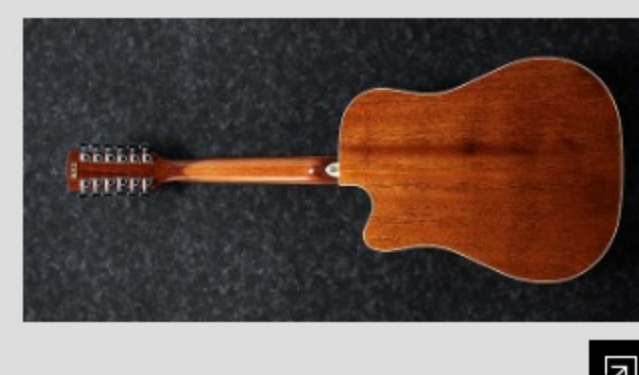

# PF1512ECE

COLOR VARIATION :

NT : Natural High Gloss

SHARE :

### SPECS

body shape	Cutaway Dreadnought body
top	Spruce top
back & sides	Okoume back & Okoume sides
neck	PF / Nyatoh neck
fretboard	Laurel fretboard
bridge	Laurel bridge
inlay	White dot inlay
soundhole rosette	Black & White multi
tuning machine	Chrome Die-cast tuners
number of frets	20
bridge pins	Ibanez Advantage™
strings	Ibanez IACS12C
string gauge	.010/.010/.014/.014/.023/.008/.030/.012/.039/.018/.047/.027
string space	11mm
factory tuning	1E,2B,3G,4D,5A,6E
pickup	Ibanez Undersaddle
preamp	Ibanez AEQ-2T preamp w/Onboard tuner
output jack	1/4" output
battery	9V x1

### BODY DIMENSIONS

a : Length	20 1/8"
b : Width	15 3/4"
c : Max Depth	5"

DESCRIPTION +