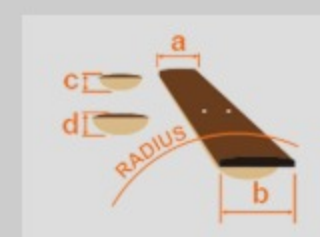

### SPEC

body shape	Dreadnought body
bracing	X Bracing
top	Spruce top
back & sides	Sapele back & Sapele sides
neck	Mahogany
fretboard	Nandu Wood
bridge	Nandu Wood
tuning machine	Chrome Die-cast tuners
number of frets	20
bridge pins	Ibanez Advantage™ bridge pins
strings	Coated bronze strings
finish top	Gloss
finish back and sides	Gloss
finish neck back	Gloss

### NECK DIMENSIONS

Scale :	650mm
a : Width	42mm at NUT
b : Width	54mm at 14F
c : Thickness	21.5mm at 1F
d : Thickness	23.5mm at 7F
Radius :	250mmR

### BODY DIMENSIONS

a : Length	20 "
b : Width	15 3/4"
c : Max Depth	5 "