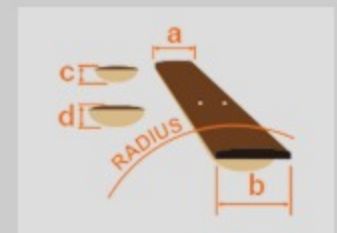

PF15

BK : Black High Gloss

COLOR VARIATION :

SHARE :  

SPEC

SPEC

body shape	Dreadnought body
bracing	X Bracing
top	Spruce top
back & sides	African Mahogany back & African Mahogany sides
neck	Mahogany
fretboard	Laurel
bridge	Laurel
body binding	Ivory
tuning machine	Chrome Die-cast tuners w/Half moon knobs
number of frets	20
bridge pins	Ibanez Advantage™ bridge pins
strings	Ibanez IACS6C coated strings
finish top	Gloss
finish back and sides	Gloss
finish neck back	Gloss

NECK DIMENSIONS

Scale :	650mm
a : Width	42mm at NUT
b : Width	54mm at 14F
c : Thickness	21mm at 1F
d : Thickness	22.5mm at 7F
Radius :	240mmR

BODY DIMENSIONS

a : Length	20 "
b : Width	15 3/4"
c : Max Depth	5 "