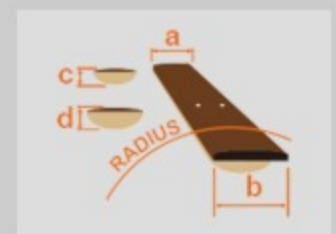

# PF15

BK : Black High Gloss

COLOR VARIATION :

SHARE :  

### SPEC

body shape	Dreadnought body
top	Spruce top
back & sides	Okoume back & Okoume sides
neck	PF / Nyatoh neck
fretboard	Laurel fretboard
bridge	Laurel bridge
inlay	White dot
soundhole rosette	Black & White multi
tuning machine	Chrome Die-cast Tuner
nut material	Plastic
number of frets	20
saddle material	Plastic
bridge pins	Ibanez Advantage™
strings	Ibanez IACS6C
string gauge	.012/.016/.024/.032/.042/.053
string space	11mm
factory tuning	1E,2B,3G,4D,5A,6E

### NECK DIMENSIONS

Scale :	648mm
a : Width	42mm at NUT
b : Width	54mm at 14F
c : Thickness	21mm at 1F
d : Thickness	22.5mm at 7F
Radius :	240mmR

### BODY DIMENSIONS

a : Length	20 "
b : Width	15 3/4"
c : Max Depth	5"