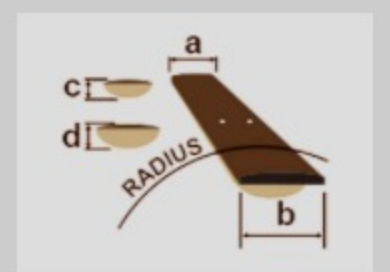

# PF15

COLOR VARIATION :

BK : Black High Gloss

SHARE :  

### SPECS

body shape	Dreadnought body
top	Spruce top
back & sides	Okoume back & Okoume sides
neck	PF / Nyatoh neck
fretboard	Laurel fretboard
bridge	Laurel bridge
inlay	White dot inlay
soundhole rosette	Black & White multi
tuning machine	Chrome Die-cast tuners
nut material	Plastic
number of frets	20
saddle material	Plastic
bridge pins	Ibanez Advantage™
strings	Ibanez IACS6C
string gauge	.012/.016/.024/.032/.042/.053
string space	11mm
factory tuning	1E,2B,3G,4D,5A,6E

### NECK DIMENSIONS

Scale :	648mm
a : Width	42mm at NUT
b : Width	54mm at 14F
c : Thickness	21mm at 1F
d : Thickness	22.5mm at 7F
Radius :	240mmR

DESCRIPTION +

### BODY DIMENSIONS

a : Length	20 1/8"
b : Width	15 3/4"
c : Max Depth	5"

DESCRIPTION +