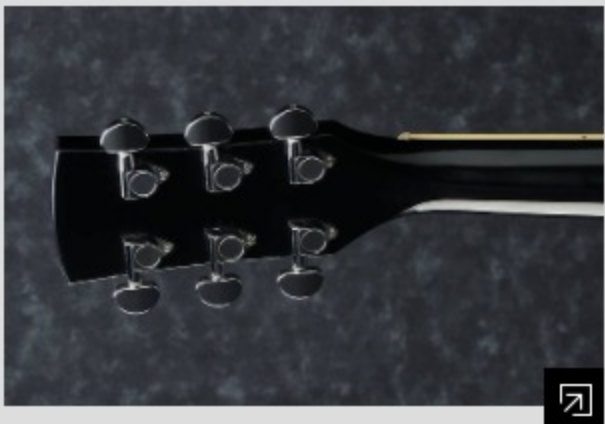

# PF15

COLOR VARIATION :

BK : Black High Gloss

SHARE :  

### SPECS

body shape	Dreadnought body
top	Spruce top
back & sides	Okoume back & Okoume sides
neck	PF / Nyatoh neck
fretboard	Laurel fretboard
bridge	Laurel bridge
inlay	White dot inlay
soundhole rosette	Black & White multi
tuning machine	Chrome Die-cast tuners
nut material	Plastic
number of frets	20
saddle material	Plastic
bridge pins	Ibanez Advantage™
strings	Ibanez IACS6C
string gauge	.012/.016/.024/.032/.042/.053
string space	11mm
factory tuning	1E,2B,3G,4D,5A,6E

### BODY DIMENSIONS

a : Length	20 1/8"
b : Width	15 3/4"
c : Max Depth	5"

DESCRIPTION +