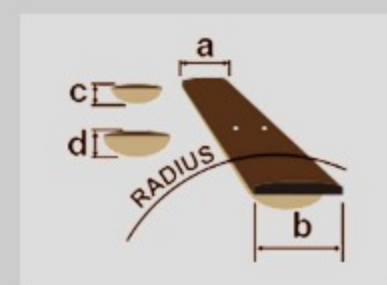

# PF15

COLOR VARIATION :

BK : Black High Gloss

SHARE :  

### SPECS

body shape	Dreadnought body
top	Spruce top
back & sides	Okoume back & Okoume sides
neck	PF / Nyatoh neck
fretboard	Laurel fretboard
bridge	Laurel bridge
inlay	White dot inlay
soundhole rosette	Black & White multi
tuning machine	Chrome Die-cast tuners
number of frets	20
bridge pins	Ibanez Advantage™
strings	Ibanez IACS6C
string gauge	.012/.016/.024/.032/.042/.053
string space	11mm
factory tuning	1E,2B,3G,4D,5A,6E

### NECK DIMENSIONS

Scale :	648mm
a : Width	42mm at NUT
b : Width	54mm at 14F
c : Thickness	21mm at 1F
d : Thickness	22.5mm at 7F
Radius :	240mmR

DESCRIPTION +

### BODY DIMENSIONS

a : Length	20 1/8"
b : Width	15 3/4"
c : Max Depth	5"

DESCRIPTION +