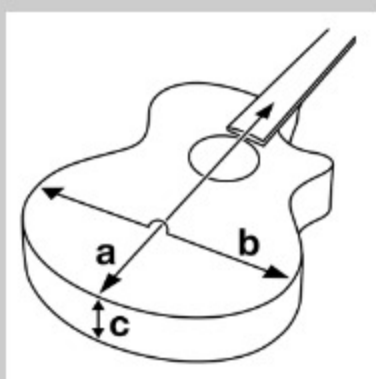

### SPECS

body shape	Dreadnought body
top	Spruce top
back & sides	Okoume back & Okoume sides
neck	PF / Nyatoh neck
fretboard	Laurel fretboard
bridge	Laurel bridge
inlay	White dot inlay
soundhole rosette	Black & White multi
tuning machine	Chrome Die-cast tuners
number of frets	20
bridge pins	Ibanez Advantage™
strings	Ibanez IACS6C
string gauge	.012/.016/.024/.032/.042/.053
string space	11mm
factory tuning	1E,2B,3G,4D,5A,6E

### NECK DIMENSIONS

Scale :	648mm
a : Width	42mm at NUT
b : Width	54mm at 14F
c : Thickness	21mm at 1F
d : Thickness	22.5mm at 7F
Radius :	240mmR

DESCRIPTION +

### BODY DIMENSIONS

a : Length	20 1/8"
b : Width	15 3/4"
c : Max Depth	5"

DESCRIPTION +