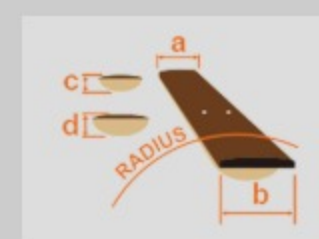

PF15

NT : Natural High Gloss

COLOR VARIATION :

SHARE : [f](#) [t](#)

SPEC

SPEC

body shape	Dreadnought body
top	Spruce top
back & sides	Nyatoh back & Nyatoh sides
neck	PF / Nyatoh neck
fretboard	Nandu Wood fretboard
bridge	Nandu Wood bridge
inlay	White dot
soundhole rosette	Black & White multi
tuning machine	Chrome Die-cast Tuners
nut material	Plastic
number of frets	20
saddle material	Plastic
bridge pins	Ibanez Advantage™
strings	-
string gauge	.012/.016/.024/.032/.042/.053
string space	11mm
factory tuning	1E,2B,3G,4D,5A,6E

NECK DIMENSIONS

Scale :	650mm
a : Width	42mm at NUT
b : Width	54mm at 14F
c : Thickness	21.5mm at 1F
d : Thickness	23.5mm at 7F
Radius :	250mmR

BODY DIMENSIONS

a : Length	19 3/4"
b : Width	15 3/4"
c : Max Depth	5"