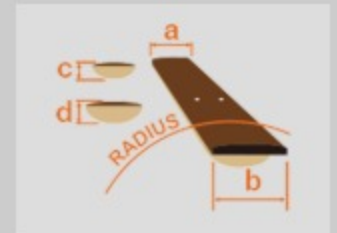

PF15

NT : Natural High Gloss

COLOR VARIATION :

SHARE : [f](#) [t](#)

SPEC

SPEC

body shape	Dreadnought body
top	Spruce top
back & sides	Nyatoh back & Nyatoh sides
neck	PF / Nyatoh neck
fretboard	Nandu Wood fretboard
bridge	Nandu Wood
inlay	White dot inlay
soundhole rosette	Black & White multi
tuning machine	Chrome Die-cast tuners
nut material	Plastic
number of frets	20
saddle material	Plastic
bridge pins	Ibanez Advantage™
string gauge	.012/.016/.024/.032/.042/.053
string space	11mm
factory tuning	1E,2B,3G,4D,5A,6E

NECK DIMENSIONS

Scale :	650mm
a : Width	42mm at NUT
b : Width	54mm at 14F
c : Thickness	21.5mm at 1F
d : Thickness	23.5mm at 7F
Radius :	250mmR

BODY DIMENSIONS

a : Length	19 3/4"
b : Width	15 3/4"
c : Max Depth	5"