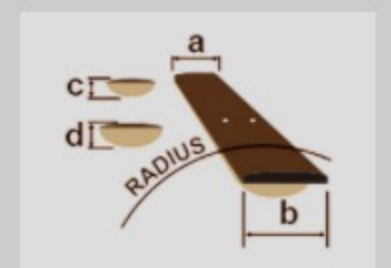

# PF15

COLOR VARIATION :

NT : Natural High Gloss

SHARE :  

### SPECS

body shape	Dreadnought body
top	Spruce top
back & sides	Nyatoh back & Nyatoh sides
neck	PF / Nyatoh neck
fretboard	Nandu Wood fretboard
bridge	Nandu Wood bridge
inlay	White dot inlay
soundhole rosette	Black & White multi
tuning machine	Chrome Die-cast tuners
nut material	Plastic
number of frets	20
saddle material	Plastic
bridge pins	Ibanez Advantage™
string gauge	.012/.016/.024/.032/.042/.053
string space	11mm
factory tuning	1E,2B,3G,4D,5A,6E

### NECK DIMENSIONS

Scale :	650mm
a : Width	42mm at NUT
b : Width	54mm at 14F
c : Thickness	21.5mm at 1F
d : Thickness	23.5mm at 7F
Radius :	250mmR

DESCRIPTION +

### BODY DIMENSIONS

a : Length	19 3/4"
b : Width	15 7/8"
c : Max Depth	5"

DESCRIPTION +