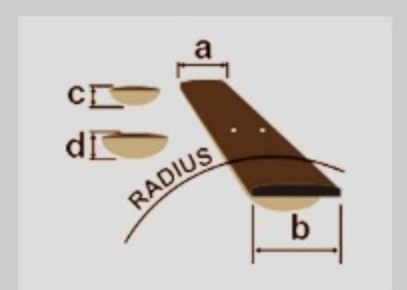

PF15

COLOR VARIATION :

NT : Natural High Gloss

SHARE :  

SPEC

SPECS

body shape	Dreadnought body
top	Spruce top
back & sides	Nyatoh back & Nyatoh sides
neck	PF / Nyatoh neck
fretboard	Nandu Wood fretboard
bridge	Nandu Wood bridge
inlay	White dot inlay
soundhole rosette	Black & White multi
tuning machine	Chrome Die-cast tuners
number of frets	20
bridge pins	Ibanez Advantage™
string gauge	.012/.016/.024/.032/.042/.053
string space	11mm
factory tuning	1E,2B,3G,4D,5A,6E

NECK DIMENSIONS

Scale :	650mm
a : Width	42mm at NUT
b : Width	54mm at 14F
c : Thickness	21.5mm at 1F
d : Thickness	23.5mm at 7F
Radius :	250mmR

DESCRIPTION +

BODY DIMENSIONS

a : Length	19 3/4"
b : Width	15 7/8"
c : Max Depth	5"