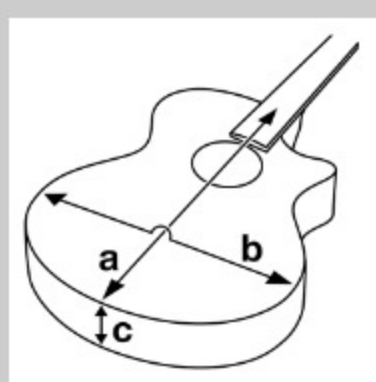

PF15

COLOR VARIATION :

NT : Natural High Gloss

SHARE :  

SPEC

SPECS

body shape	Dreadnought body
top	Spruce top
back & sides	Nyatoh back & Nyatoh sides
neck	PF / Nyatoh neck
fretboard	Nandu Wood fretboard
bridge	Nandu Wood bridge
inlay	White dot inlay
soundhole rosette	Black & White multi
tuning machine	Chrome Die-cast tuners
number of frets	20
bridge pins	Ibanez Advantage™
string gauge	.012/.016/.024/.032/.042/.053
string space	11mm
factory tuning	1E,2B,3G,4D,5A,6E

NECK DIMENSIONS

Scale :	650mm
a : Width	42mm at NUT
b : Width	54mm at 14F
c : Thickness	21.5mm at 1F
d : Thickness	23.5mm at 7F
Radius :	250mmR

DESCRIPTION +

BODY DIMENSIONS

a : Length	19 3/4"
b : Width	15 7/8"
c : Max Depth	5"