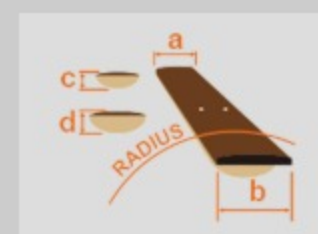

PF15ECE

BK : Black High Gloss

COLOR VARIATION :

SHARE : [f](#) [t](#)

SPEC

SPEC

body shape	Cutaway Dreadnought body
bracing	X Bracing
top	Spruce top
back & sides	African Mahogany back & African Mahogany sides
neck	Mahogany
fretboard	Laurel
bridge	Laurel
body binding	Ivory
tuning machine	Chrome Die-cast tuners w/Half moon knobs
number of frets	20
bridge pins	Ibanez Advantage™ bridge pins
strings	Ibanez IACS6C coated strings
pickup	Ibanez Under Saddle pickup
preamp	Ibanez AEQ-2T preamp w/Onboard tuner
output jack	1/4" output
battery	9V battery
finish top	Gloss
finish back and sides	Gloss
finish neck back	Gloss

NECK DIMENSIONS

Scale :	650mm
a : Width	42mm at NUT
b : Width	54mm at 14F
c : Thickness	21mm at 1F
d : Thickness	22.5mm at 7F
Radius :	240mmR

BODY DIMENSIONS

a : Length	20 "
b : Width	15 3/4"
c : Max Depth	5 "