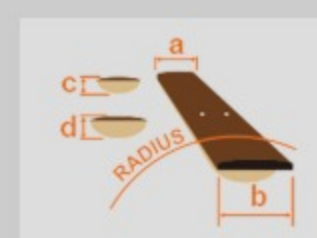

### SPEC

<b>body shape</b>	Cutaway Dreadnought body
<b>bracing</b>	X Bracing
<b>top</b>	Spruce top
<b>back &amp; sides</b>	Sapele back & Sapele sides
<b>neck</b>	Mahogany
<b>fretboard</b>	Nandu Wood
<b>bridge</b>	Nandu Wood
<b>tuning machine</b>	Chrome Die-cast tuners
<b>number of frets</b>	20
<b>bridge pins</b>	Ibanez Advantage™ bridge pins
<b>strings</b>	Coated bronze strings
<b>pickup</b>	Ibanez Under Saddle pickup
<b>preamp</b>	Ibanez AEQ-2T preamp w/Onboard tuner
<b>output jack</b>	1/4" output
<b>battery</b>	9V battery
<b>finish top</b>	Gloss
<b>finish back and sides</b>	Gloss
<b>finish neck back</b>	Gloss

### NECK DIMENSIONS

<b>Scale :</b>	650mm
<b>a : Width</b>	42mm at NUT
<b>b : Width</b>	54mm at 14F
<b>c : Thickness</b>	21.5mm at 1F
<b>d : Thickness</b>	23.5mm at 7F
<b>Radius :</b>	250mmR

### BODY DIMENSIONS

<b>a : Length</b>	20 "
<b>b : Width</b>	15 3/4"
<b>c : Max Depth</b>	5 "