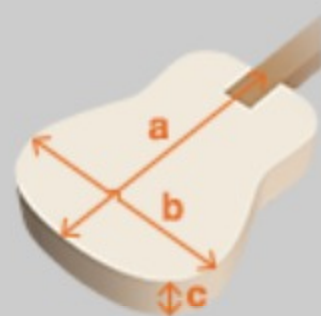

### SPEC

<b>body shape</b>	Cutaway Dreadnought body
<b>bracing</b>	X Bracing
<b>top</b>	Spruce top
<b>back &amp; sides</b>	Sapele back & Sapele sides
<b>neck</b>	Mahogany
<b>fretboard</b>	Nandu Wood
<b>bridge</b>	Nandu Wood
<b>tuning machine</b>	Chrome Die-cast tuners
<b>number of frets</b>	20
<b>bridge pins</b>	Ibanez Advantage™ bridge pins
<b>strings</b>	Coated bronze strings
<b>pickup</b>	Ibanez Under Saddle pickup
<b>preamp</b>	Ibanez AEQ-2T preamp w/Onboard tuner
<b>output jack</b>	1/4" output
<b>battery</b>	9V battery
<b>finish top</b>	Gloss
<b>finish back and sides</b>	Gloss
<b>finish neck back</b>	Gloss

### NECK DIMENSIONS

<b>Scale :</b>	650mm
<b>a : Width</b>	42mm at NUT
<b>b : Width</b>	54mm at 14F
<b>c : Thickness</b>	21.5mm at 1F
<b>d : Thickness</b>	23.5mm at 7F
<b>Radius :</b>	250mmR

### BODY DIMENSIONS

<b>a : Length</b>	20 "
<b>b : Width</b>	15 3/4"
<b>c : Max Depth</b>	5 "