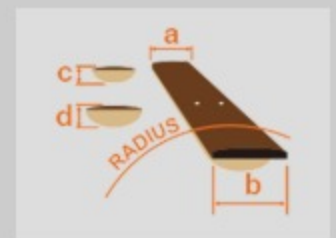

PF15ECE

BK : Black High Gloss

COLOR VARIATION :

SHARE :  

SPEC

SPEC

body shape	Cutaway Dreadnought body
top	Spruce top
back & sides	Okoume back & Okoume sides
neck	PF / Nyatoh neck
fretboard	Laurel fretboard
bridge	Laurel bridge
inlay	White dot
soundhole rosette	Black & White multi
tuning machine	Chrome Die-cast Tuner
nut material	Plastic
number of frets	20
saddle material	Plastic
bridge pins	Ibanez Advantage™
strings	Ibanez IACS6C
string gauge	.012/.016/.024/.032/.042/.053
string space	11mm
factory tuning	1E,2B,3G,4D,5A,6E
pickup	Ibanez Undersaddle
preamp	Ibanez AEQ-2T preamp w/Onboard tuner
output jack	1/4" output

NECK DIMENSIONS

Scale :	648mm
a : Width	42mm at NUT
b : Width	54mm at 14F
c : Thickness	21mm at 1F
d : Thickness	22.5mm at 7F
Radius :	240mmR

BODY DIMENSIONS

a : Length	20"
b : Width	15 3/4"
c : Max Depth	5"