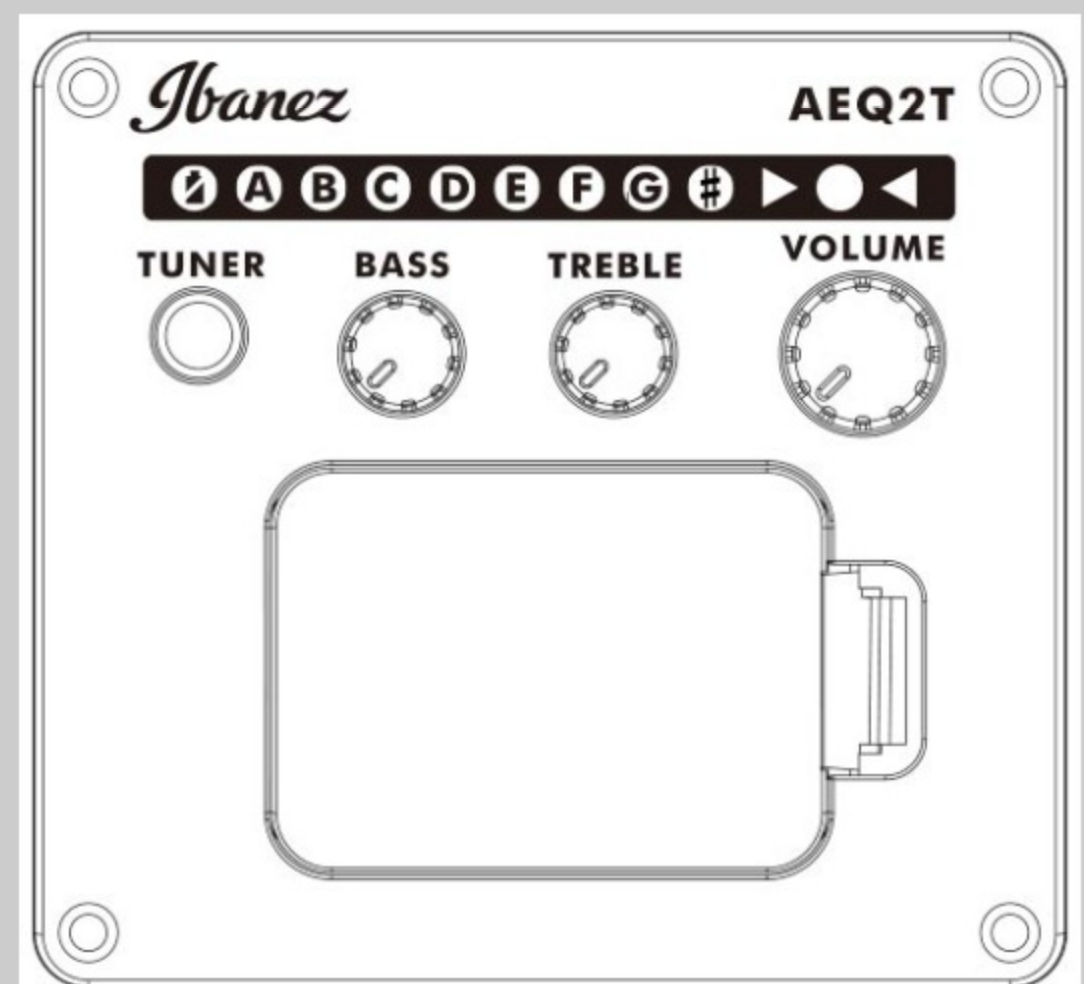

PREAMP

OTHERS

Recommended Case	FS40DA