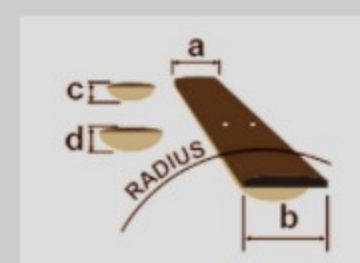

PF15ECE

COLOR VARIATION :

BK : Black High Gloss

SHARE :  

SPEC

SPECS

body shape	Cutaway Dreadnought body
top	Spruce top
back & sides	Okoume back & Okoume sides
neck	PF / Nyatoh neck
fretboard	Laurel fretboard
bridge	Laurel bridge
inlay	White dot inlay
soundhole rosette	Black & White multi
tuning machine	Chrome Die-cast tuners
nut material	Plastic
number of frets	20
saddle material	Plastic
bridge pins	Ibanez Advantage™
strings	Ibanez IACS6C
string gauge	.012/.016/.024/.032/.042/.053
string space	11mm
factory tuning	1E,2B,3G,4D,5A,6E
pickup	Ibanez Undersaddle
preamp	Ibanez AEQ-2T preamp w/Onboard tuner
output jack	1/4" output

NECK DIMENSIONS

Scale :	648mm
a : Width	42mm at NUT
b : Width	54mm at 14F
c : Thickness	21mm at 1F
d : Thickness	22.5mm at 7F
Radius :	240mmR

DESCRIPTION +

BODY DIMENSIONS

a : Length	20 1/8"
b : Width	15 3/4"
c : Max Depth	5"