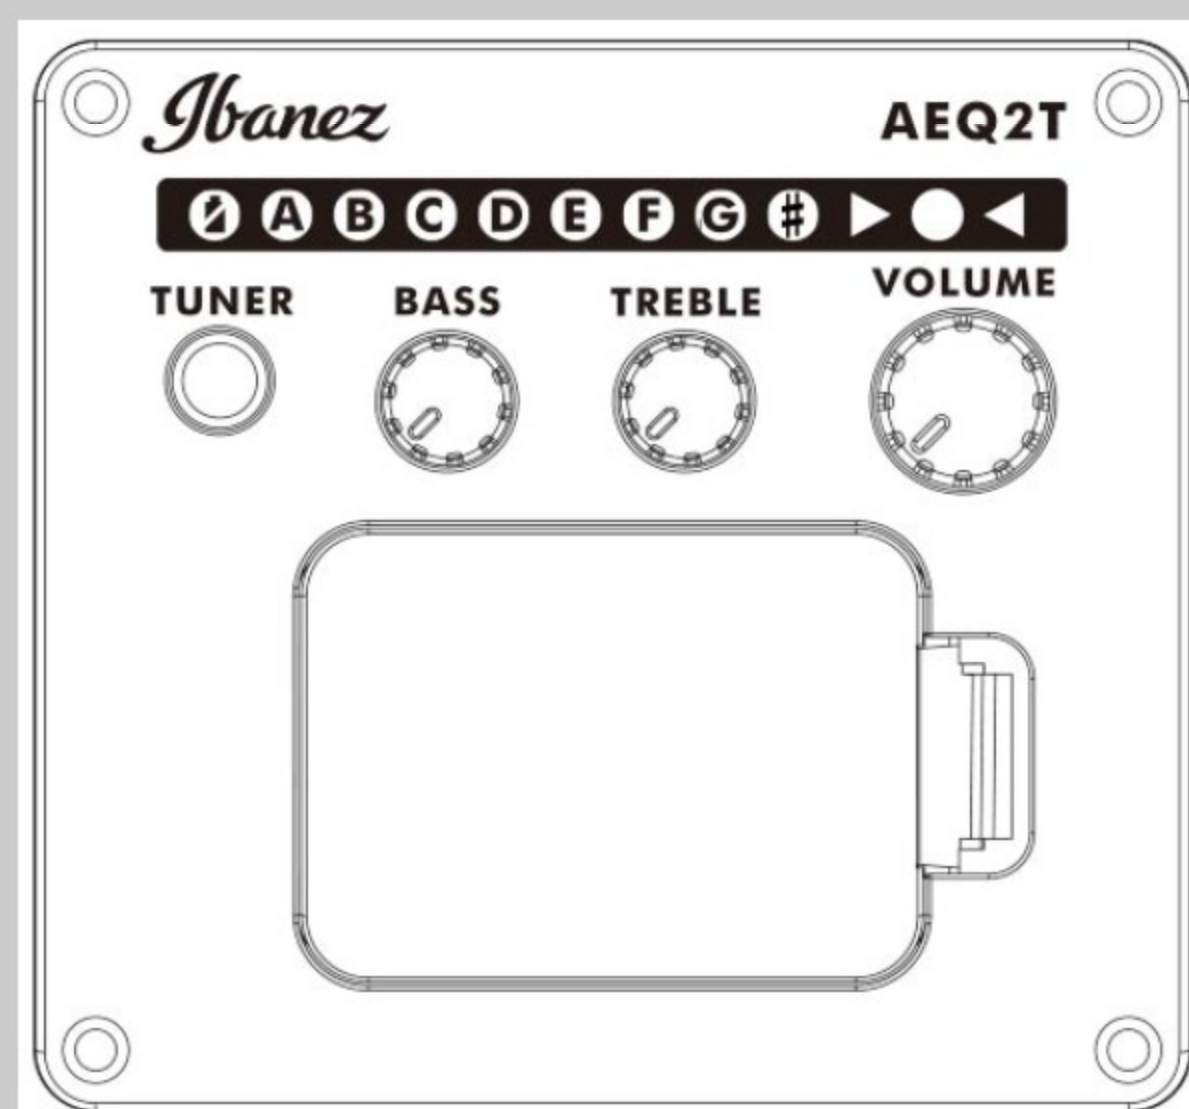

PREAMP

DESCRIPTION +

OTHER FEATURES

Recommended Case	FS40DA
Recommended Bag	IAB540-BK