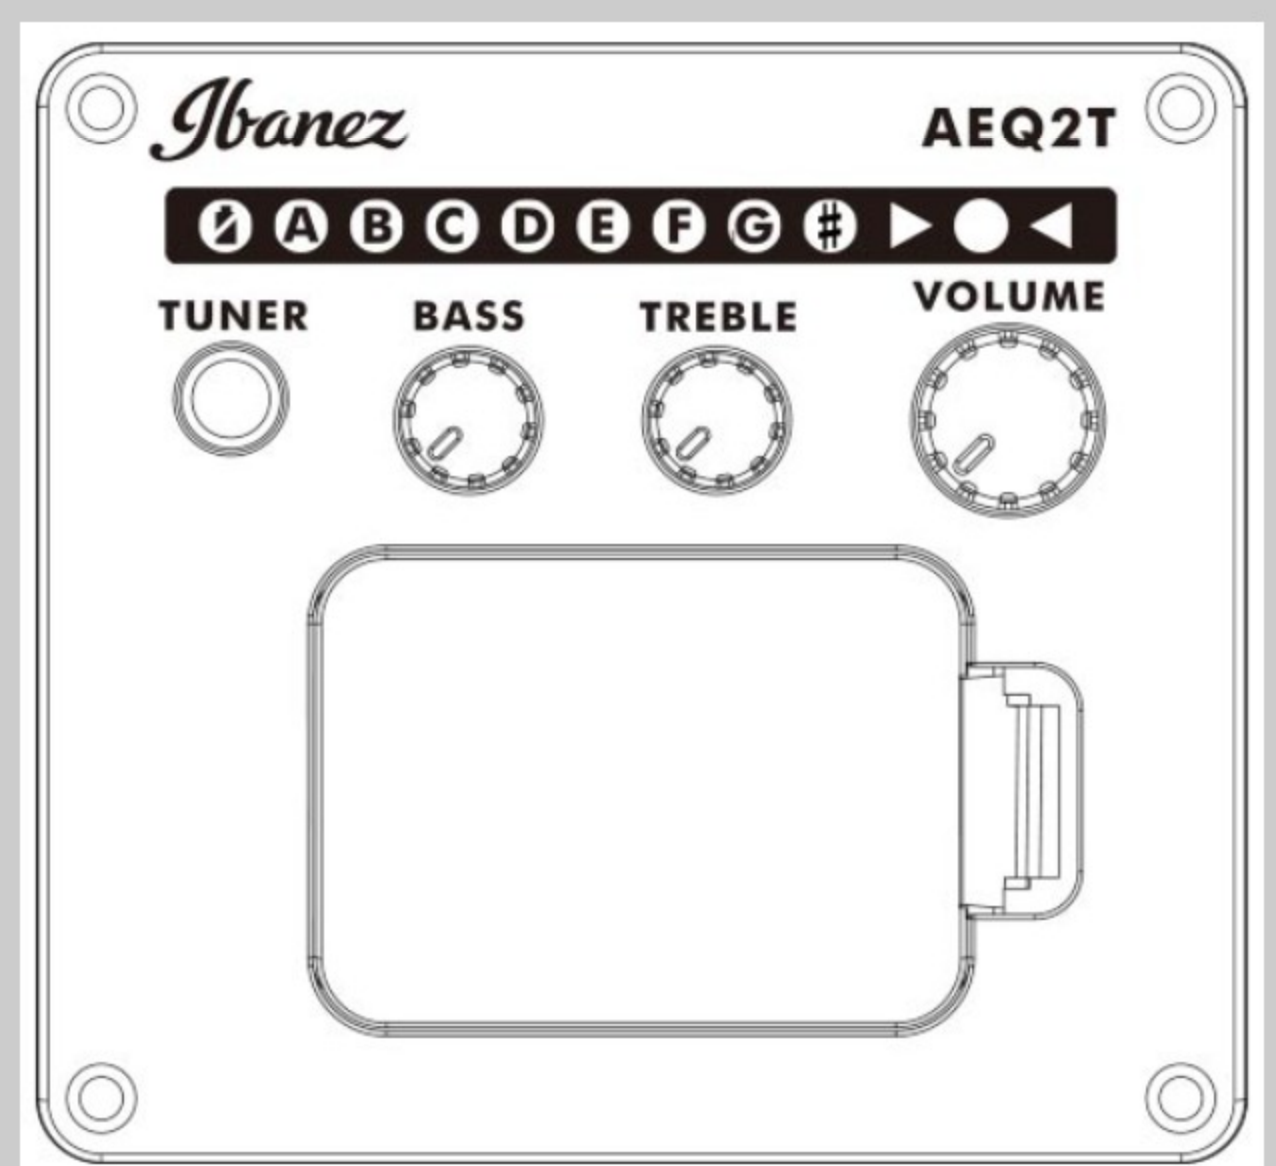

PREAMP

DESCRIPTION +

OTHER FEATURES

Recommended Case	FS40DA
Recommended Bag	IAB540-BK