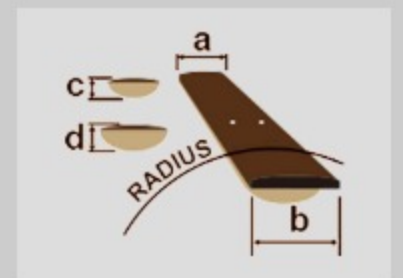

PF15ECE

COLOR VARIATION :

BK : Black High Gloss

SHARE :  

SPEC

SPECS

body shape	Cutaway Dreadnought body
top	Spruce top
back & sides	Okoume back & Okoume sides
neck	PF / Nyatoh neck
fretboard	Laurel fretboard
bridge	Laurel bridge
inlay	White dot inlay
soundhole rosette	Black & White multi
tuning machine	Chrome Die-cast tuners
number of frets	20
bridge pins	Ibanez Advantage™
strings	Ibanez IACS6C
string gauge	.012/.016/.024/.032/.042/.053
string space	11mm
factory tuning	1E,2B,3G,4D,5A,6E
pickup	Ibanez Undersaddle
preamp	Ibanez AEQ-2T preamp w/Onboard tuner
output jack	1/4" output
battery	9V x1

NECK DIMENSIONS

Scale :	648mm
a : Width	42mm at NUT
b : Width	54mm at 14F
c : Thickness	21mm at 1F
d : Thickness	22.5mm at 7F
Radius :	240mmR

DESCRIPTION +

BODY DIMENSIONS

a : Length	20 1/8"
b : Width	15 3/4"
c : Max Depth	5"