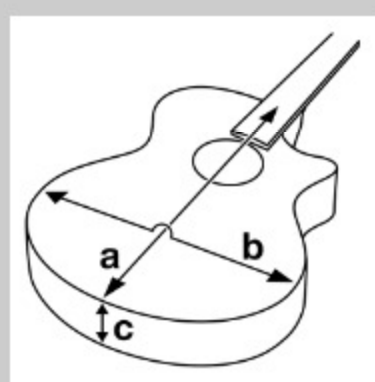

PF15ECE

COLOR VARIATION :

BK : Black High Gloss

SHARE :  

SPEC

SPECS

body shape	Cutaway Dreadnought body
top	Spruce top
back & sides	Okoume back & Okoume sides
neck	PF / Nyatoh neck
fretboard	Laurel fretboard
bridge	Laurel bridge
inlay	White dot inlay
soundhole rosette	Black & White multi
tuning machine	Chrome Die-cast tuners
number of frets	20
bridge pins	Ibanez Advantage™
strings	Ibanez IACS6C
string gauge	.012/.016/.024/.032/.042/.053
string space	11mm
factory tuning	1E,2B,3G,4D,5A,6E
pickup	Ibanez Undersaddle
preamp	Ibanez AEQ-2T preamp w/Onboard tuner
output jack	1/4" output
battery	9V x1

NECK DIMENSIONS

Scale :	648mm
a : Width	42mm at NUT
b : Width	54mm at 14F
c : Thickness	21mm at 1F
d : Thickness	22.5mm at 7F
Radius :	240mmR

DESCRIPTION +

BODY DIMENSIONS

a : Length	20 1/8"
b : Width	15 3/4"
c : Max Depth	5"