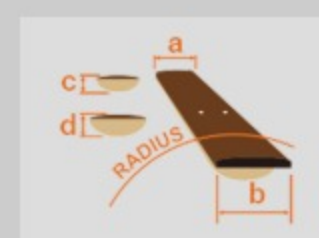

PF15ECE

BK : Black High Gloss

COLOR VARIATION :

SHARE :  

SPEC

SPEC

body shape	Cutaway Dreadnought body
top	Spruce top
back & sides	Nyatoh back & Nyatoh sides
neck	PF / Nyatoh neck
fretboard	Nandu Wood fretboard
bridge	Nandu Wood
inlay	White dot inlay
soundhole rosette	Black & White multi
tuning machine	Chrome Die-cast tuners
nut material	Plastic
number of frets	20
saddle material	Plastic
bridge pins	Ibanez Advantage™
string gauge	.012/.016/.024/.032/.042/.053
string space	11mm
factory tuning	1E,2B,3G,4D,5A,6E
pickup	Ibanez Undersaddle
preamp	Ibanez AEQ-2T preamp w/Onboard tuner
output jack	1/4" output

NECK DIMENSIONS

Scale :	650mm
a : Width	42mm at NUT
b : Width	54mm at 14F
c : Thickness	21.5mm at 1F
d : Thickness	23.5mm at 7F
Radius :	250mmR

BODY DIMENSIONS

a : Length	19 3/4"
b : Width	15 3/4"
c : Max Depth	5"