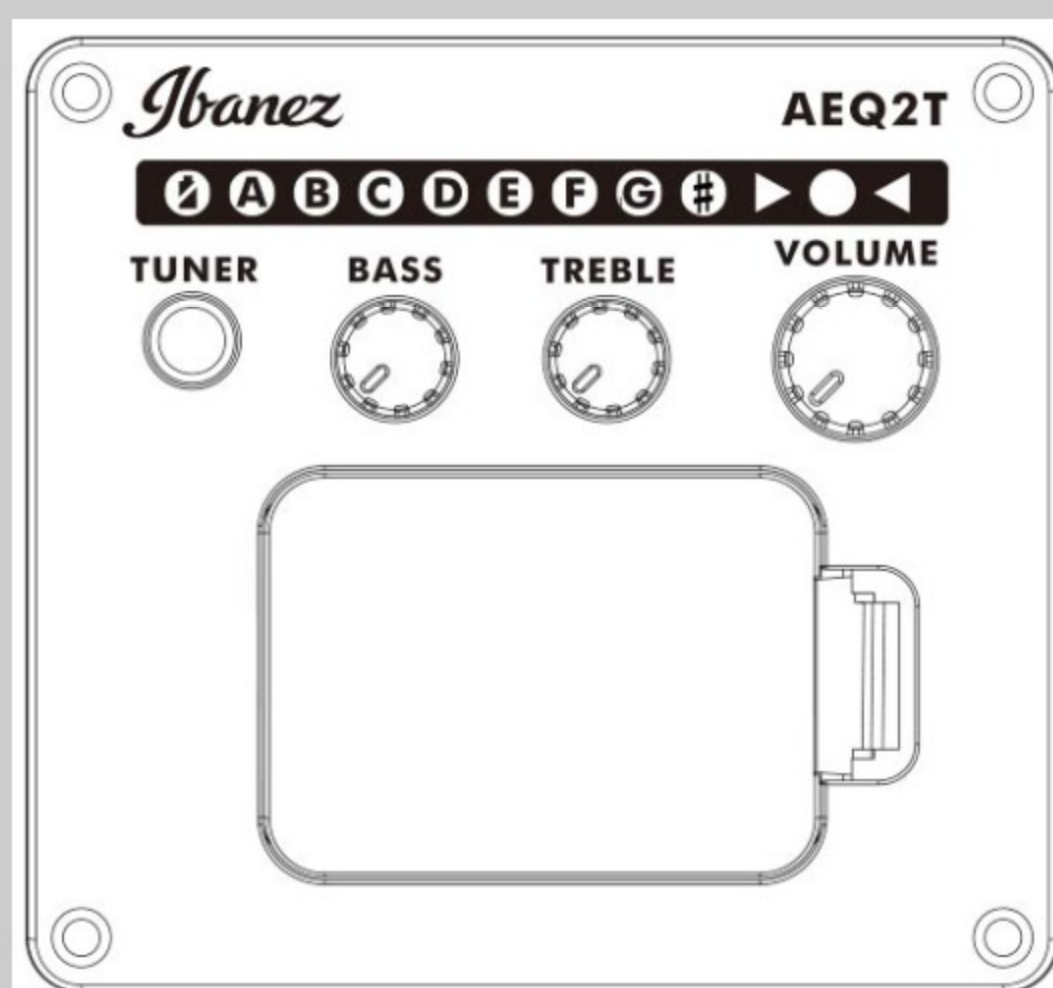

PREAMP

OTHERS

Recommended Case	PF50C