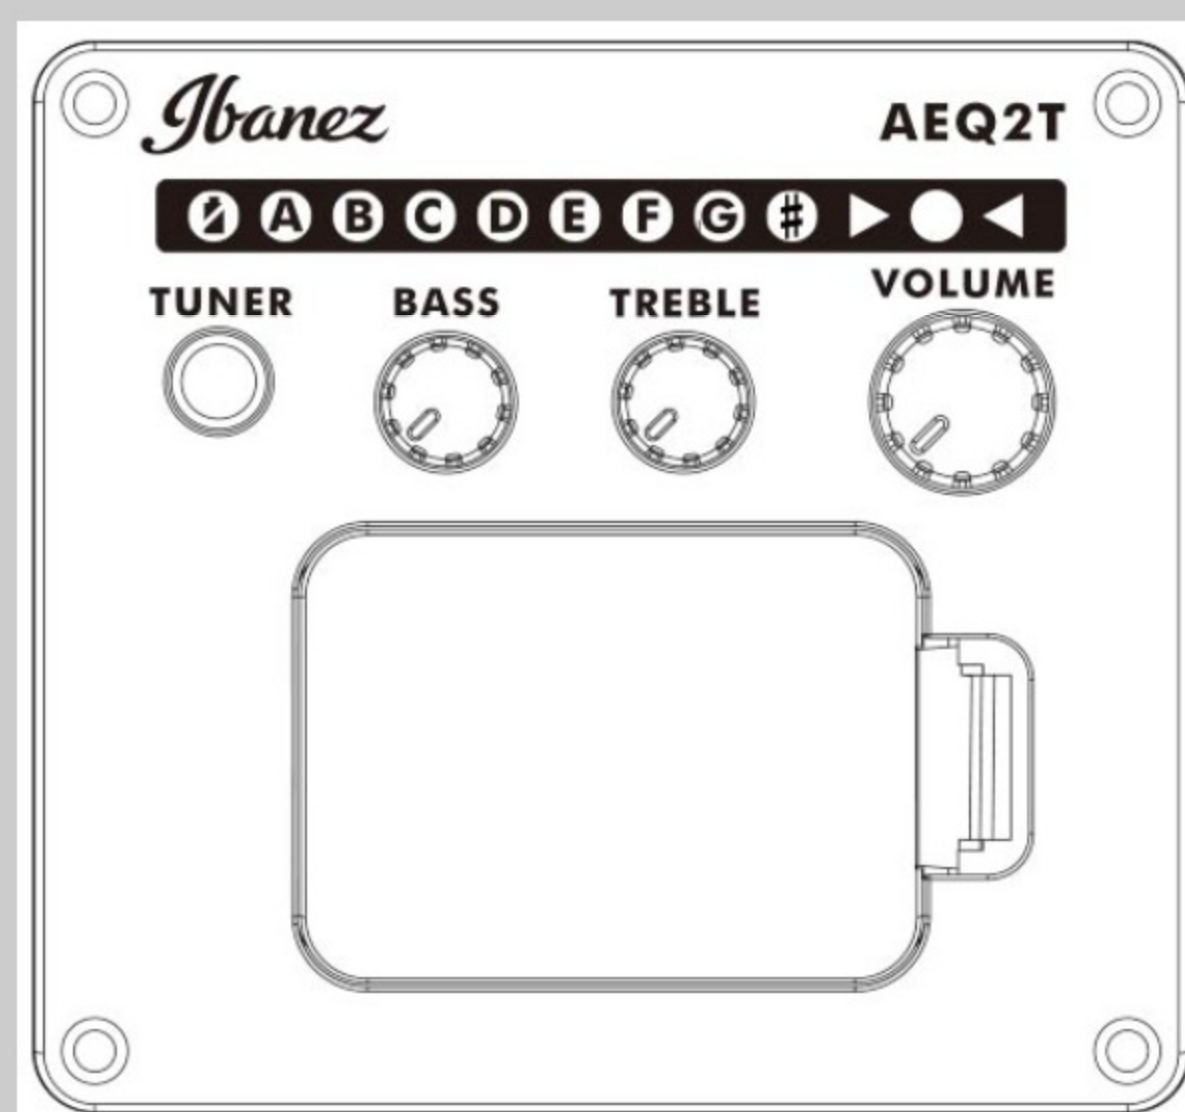

PF15ECE

COLOR VARIATION :

BK : Black High Gloss

SHARE :

SPEC

SPECS

body shape	Cutaway Dreadnought body
top	Spruce top
back & sides	Nyatoh back & Nyatoh sides
neck	PF / Nyatoh neck
fretboard	Nandu Wood fretboard
bridge	Nandu Wood bridge
inlay	White dot inlay
soundhole rosette	Black & White multi
tuning machine	Chrome Die-cast tuners
nut material	Plastic
number of frets	20
saddle material	Plastic
bridge pins	Ibanez Advantage™
string gauge	.012/.016/.024/.032/.042/.053
string space	11mm
factory tuning	1E,2B,3G,4D,5A,6E
pickup	Ibanez Undersaddle
preamp	Ibanez AEQ-2T preamp w/Onboard tuner
output jack	1/4" output

NECK DIMENSIONS

Scale :	650mm
a : Width	42mm at NUT
b : Width	54mm at 14F
c : Thickness	21.5mm at 1F
d : Thickness	23.5mm at 7F
Radius :	250mmR

DESCRIPTION +

BODY DIMENSIONS

a : Length	19 3/4"
b : Width	15 7/8"
c : Max Depth	5"

DESCRIPTION +

PREAMP

DESCRIPTION +