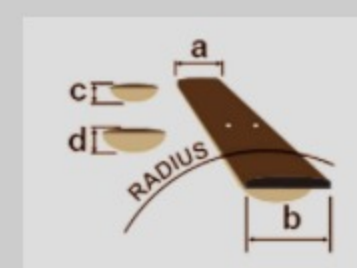

PF15ECE

COLOR VARIATION :

BK : Black High Gloss

SHARE :  

SPEC

SPECS

body shape	Cutaway Dreadnought body
top	Spruce top
back & sides	Nyatoh back & Nyatoh sides
neck	PF / Nyatoh neck
fretboard	Nandu Wood fretboard
bridge	Nandu Wood bridge
inlay	White dot inlay
soundhole rosette	Black & White multi
tuning machine	Chrome Die-cast tuners
nut material	Plastic
number of frets	20
saddle material	Plastic
bridge pins	Ibanez Advantage™
string gauge	.012/.016/.024/.032/.042/.053
string space	11mm
factory tuning	1E,2B,3G,4D,5A,6E
pickup	Ibanez Undersaddle
preamp	Ibanez AEQ-2T preamp w/Onboard tuner
output jack	1/4" output

NECK DIMENSIONS

Scale :	650mm
a : Width	42mm at NUT
b : Width	54mm at 14F
c : Thickness	21.5mm at 1F
d : Thickness	23.5mm at 7F
Radius :	250mmR

DESCRIPTION +

BODY DIMENSIONS

a : Length	19 3/4"
b : Width	15 7/8"
c : Max Depth	5"