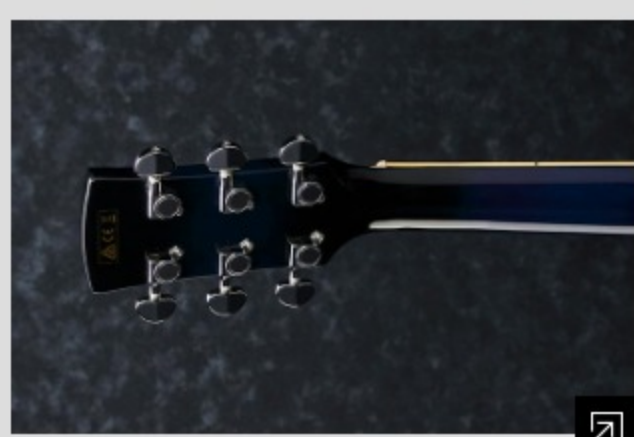

PF15ECE

COLOR VARIATION :

TBS : Transparent Blue Sunburst High Gloss

SHARE :  

SPEC

SPECS

body shape	Cutaway Dreadnought body
top	Spruce top
back & sides	Nyatoh back & Nyatoh sides
neck	PF / Nyatoh neck
fretboard	Nandu Wood fretboard
bridge	Nandu Wood bridge
inlay	White dot inlay
soundhole rosette	Black & White multi
tuning machine	Chrome Die-cast tuners
number of frets	20
bridge pins	Ibanez Advantage™
string gauge	.012/.016/.024/.032/.042/.053
string space	11mm
factory tuning	1E,2B,3G,4D,5A,6E
pickup	Ibanez Undersaddle
preamp	Ibanez AEQ-2T preamp w/Onboard tuner
output jack	1/4" output
battery	9V x1

NECK DIMENSIONS

Scale :	650mm
a : Width	42mm at NUT
b : Width	54mm at 14F
c : Thickness	21.5mm at 1F
d : Thickness	23.5mm at 7F
Radius :	250mmR

DESCRIPTION +

BODY DIMENSIONS

a : Length	19 3/4"
b : Width	15 7/8"
c : Max Depth	5"