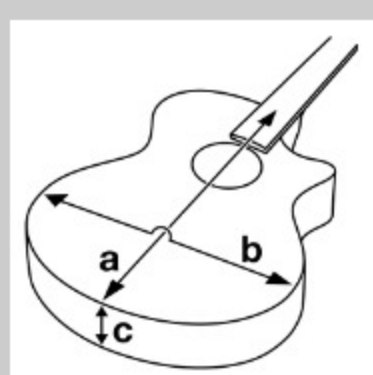

PF15ECE

COLOR VARIATION :

TBS : Transparent Blue Sunburst High Gloss

SHARE :  

SPEC

SPECS

body shape	Cutaway Dreadnought body
top	Spruce top
back & sides	Nyatoh back & Nyatoh sides
neck	PF / Nyatoh neck
fretboard	Nandu Wood fretboard
bridge	Nandu Wood bridge
inlay	White dot inlay
soundhole rosette	Black & White multi
tuning machine	Chrome Die-cast tuners
number of frets	20
bridge pins	Ibanez Advantage™
string gauge	.012/.016/.024/.032/.042/.053
string space	11mm
factory tuning	1E,2B,3G,4D,5A,6E
pickup	Ibanez Undersaddle
preamp	Ibanez AEQ-2T preamp w/Onboard tuner
output jack	1/4" output
battery	9V x1

NECK DIMENSIONS

Scale :	650mm
a : Width	42mm at NUT
b : Width	54mm at 14F
c : Thickness	21.5mm at 1F
d : Thickness	23.5mm at 7F
Radius :	250mmR

DESCRIPTION +

BODY DIMENSIONS

a : Length	19 3/4"
b : Width	15 7/8"
c : Max Depth	5"