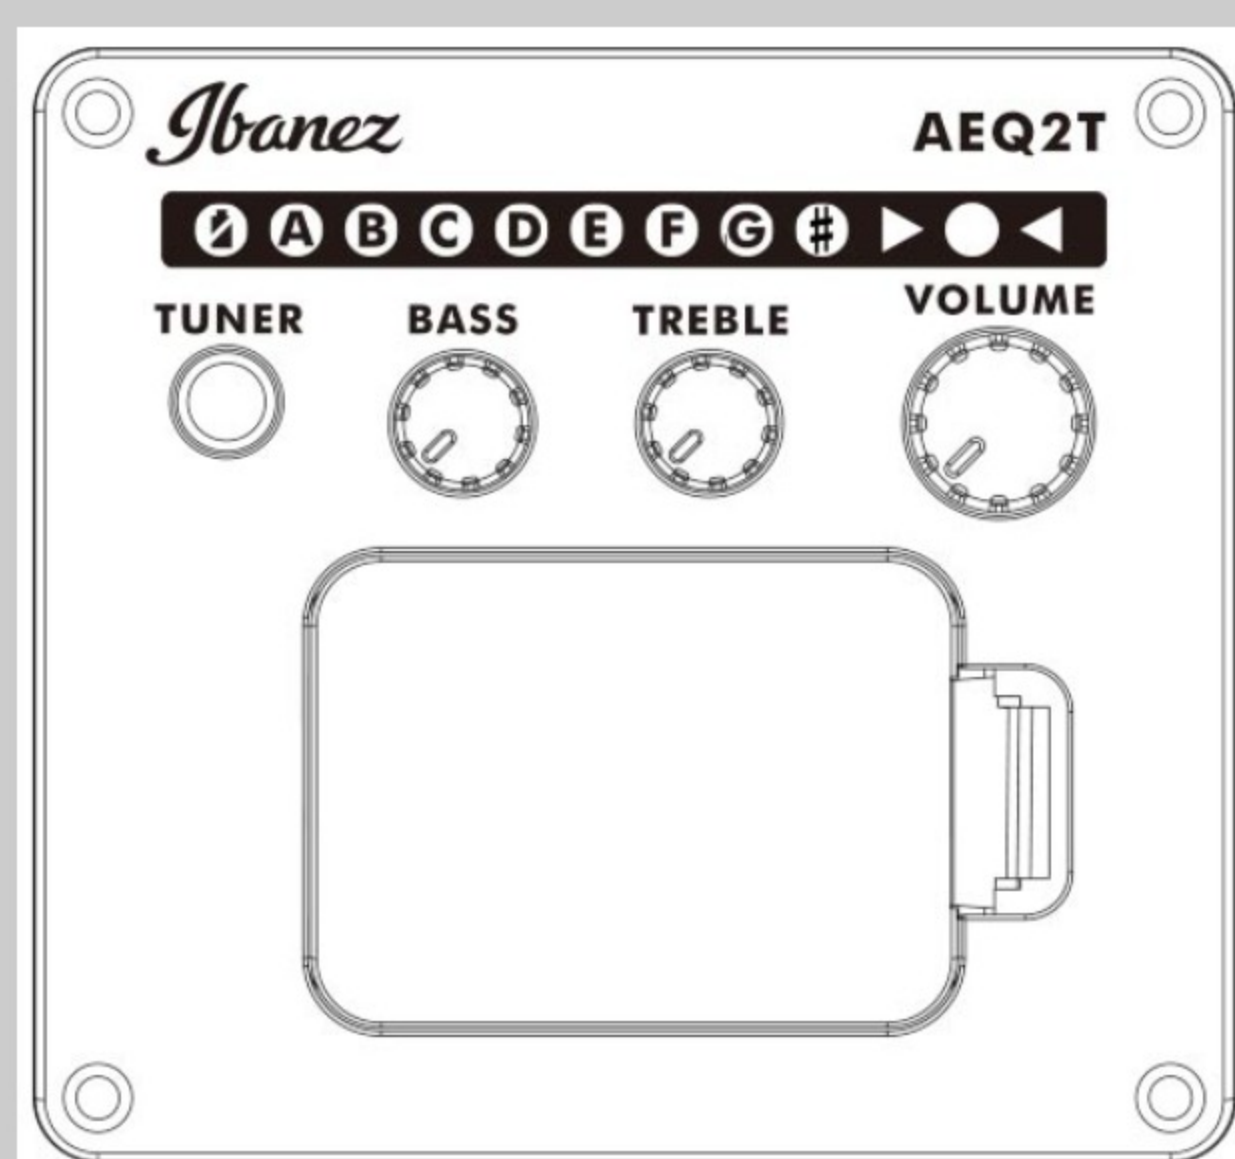

PF15ECE

COLOR VARIATION :

TBS : Transparent Blue Sunburst High Gloss

SHARE :

SPEC

SPECS

body shape	Cutaway Dreadnought body
top	Spruce top
back & sides	Nyatoh back & Nyatoh sides
neck	PF / Nyatoh neck
fretboard	Nandu Wood fretboard
bridge	Nandu Wood bridge
inlay	White dot inlay
soundhole rosette	Black & White multi
tuning machine	Chrome Die-cast tuners
number of frets	20
bridge pins	Ibanez Advantage™
string gauge	.012/.016/.024/.032/.042/.053
string space	11mm
factory tuning	1E,2B,3G,4D,5A,6E
pickup	Ibanez Undersaddle
preamp	Ibanez AEQ-2T preamp w/Onboard tuner
output jack	1/4" output
battery	9V x1

NECK DIMENSIONS

Scale :	650mm
a : Width	42mm at NUT
b : Width	54mm at 14F
c : Thickness	21.5mm at 1F
d : Thickness	23.5mm at 7F
Radius :	250mmR

DESCRIPTION +

BODY DIMENSIONS

a : Length	19 3/4"
b : Width	15 7/8"
c : Max Depth	5"

DESCRIPTION +

PREAMP

DESCRIPTION +