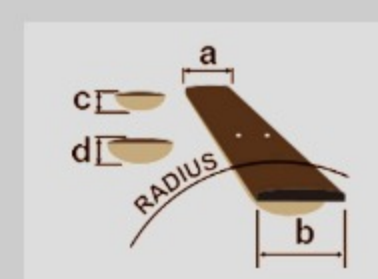

PF15ECE

COLOR VARIATION :

TBS : Transparent Blue Sunburst High Gloss

SHARE :  

SPEC

SPECS

body shape	Cutaway Dreadnought body
top	Spruce top
back & sides	Nyatoh back & Nyatoh sides
neck	PF / Nyatoh neck
fretboard	Nandu Wood fretboard
bridge	Nandu Wood bridge
inlay	White dot inlay
soundhole rosette	Black & White multi
tuning machine	Chrome Die-cast tuners
number of frets	20
bridge pins	Ibanez Advantage™
string gauge	.012/.016/.024/.032/.042/.053
string space	11mm
factory tuning	1E,2B,3G,4D,5A,6E
pickup	Ibanez Undersaddle
preamp	Ibanez AEQ-2T preamp w/Onboard tuner
output jack	1/4" output
battery	9V x1

NECK DIMENSIONS

Scale :	650mm
a : Width	42mm at NUT
b : Width	54mm at 14F
c : Thickness	21.5mm at 1F
d : Thickness	23.5mm at 7F
Radius :	250mmR

DESCRIPTION +

BODY DIMENSIONS

a : Length	19 3/4"
b : Width	15 7/8"
c : Max Depth	5"