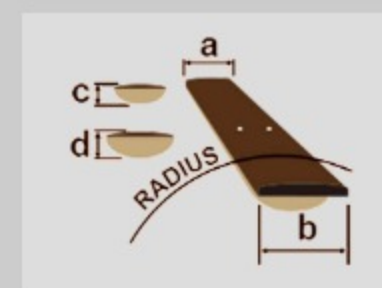

# PF15JR

COLOR VARIATION :

OPN : Open Pore Natural

### SPECS

body shape	Dreadnought Jr body
top	Spruce top
back & sides	Okoume back & Okoume sides
neck	PF / Nyatoh neck
fretboard	Laurel fretboard
bridge	Laurel bridge
inlay	White dot inlay
soundhole rosette	Acrylic pearl rosette
tuning machine	Chrome Open Gear tuners(18:1 gear ratio)
number of frets	20
bridge pins	Ibanez Advantage™
strings	Ibanez IACS6C
string gauge	.012/.016/.024/.032/.042/.053
string space	11mm
factory tuning	1E,2B,3G,4D,5A,6E

### NECK DIMENSIONS

Scale :	609.6mm/24"
a : Width	42mm at NUT
b : Width	54mm at 14F
c : Thickness	21mm at 1F
d : Thickness	22.5mm at 7F
Radius :	240mmR

DESCRIPTION

### BODY DIMENSIONS

a : Length	18 1/8"
b : Width	14"
c : Max Depth	4 3/8"

DESCRIPTION