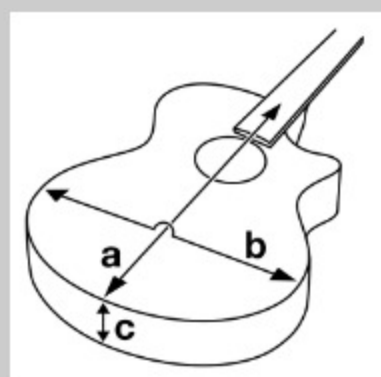

### SPECS

body shape	Dreadnought Jr body
top	Spruce top
back & sides	Okoume back & Okoume sides
neck	PF / Nyatoh neck
fretboard	Laurel fretboard
bridge	Laurel bridge
inlay	White dot inlay
soundhole rosette	Acrylic pearl rosette
tuning machine	Chrome Open Gear tuners(18:1 gear ratio)
number of frets	20
bridge pins	Ibanez Advantage™
strings	Ibanez IACS6C
string gauge	.012/.016/.024/.032/.042/.053
string space	11mm
factory tuning	1E,2B,3G,4D,5A,6E

### NECK DIMENSIONS

Scale :	609.6mm/24"
a : Width	42mm at NUT
b : Width	54mm at 14F
c : Thickness	21mm at 1F
d : Thickness	22.5mm at 7F
Radius :	240mmR

DESCRIPTION

### BODY DIMENSIONS

a : Length	18 1/8"
b : Width	14"
c : Max Depth	4 3/8"

DESCRIPTION