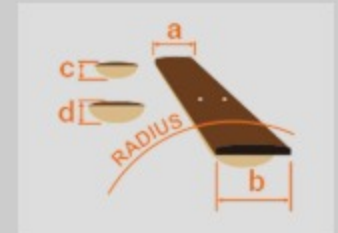

PF15L

NT : Natural High Gloss

COLOR VARIATION :

SHARE : [f](#) [t](#)

SPEC

SPEC

body shape	Dreadnought body
bracing	X Bracing
top	Spruce top
back & sides	Sapele back & Sapele sides
neck	Mahogany
fretboard	Nandu Wood
bridge	Nandu Wood
inlay	Specially designed Wooden fretboard inlay
tuning machine	Chrome Die-cast tuners
number of frets	20
bridge pins	Ibanez Advantage™ bridge pins
strings	Coated bronze strings
finish top	Gloss
finish back and sides	Gloss
finish neck back	Gloss

NECK DIMENSIONS

Scale :	650mm
a : Width	42mm at NUT
b : Width	54mm at 14F
c : Thickness	21.5mm at 1F
d : Thickness	23.5mm at 7F
Radius :	250mmR

BODY DIMENSIONS

a : Length	20 "
b : Width	15 3/4"
c : Max Depth	5 "