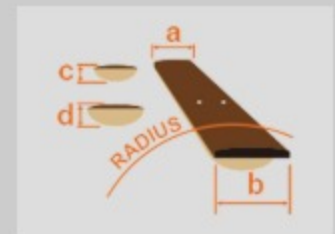

PF15L

NT : Natural High Gloss

COLOR VARIATION :

SHARE :  

SPEC

SPEC

body shape	Dreadnought body
top	Spruce top
back & sides	Nyatoh back & Nyatoh sides
neck	PF / Nyatoh neck
fretboard	Nandu Wood fretboard
bridge	Nandu Wood bridge
inlay	White dot
soundhole rosette	Black & White multi
tuning machine	Chrome Die-cast Tuners
nut material	Plastic
number of frets	20
saddle material	Plastic
bridge pins	Ibanez Advantage™
strings	-
string gauge	.012/.016/.024/.032/.042/.053
string space	11mm
factory tuning	1E,2B,3G,4D,5A,6E

NECK DIMENSIONS

Scale :	650mm
a : Width	42mm at NUT
b : Width	54mm at 14F
c : Thickness	21.5mm at 1F
d : Thickness	23.5mm at 7F
Radius :	250mmR

BODY DIMENSIONS

a : Length	19 3/4"
b : Width	15 3/4"
c : Max Depth	5"