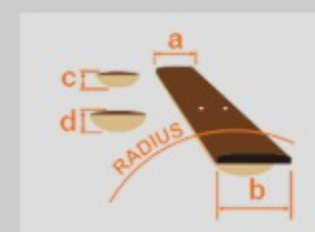

PF15L

NT : Natural High Gloss

COLOR VARIATION :

SHARE :  

SPEC

SPEC

body shape	Dreadnought body
top	Spruce top
back & sides	Nyatoh back & Nyatoh sides
neck	PF / Nyatoh neck
fretboard	Nandu Wood fretboard
bridge	Nandu Wood
inlay	White dot inlay
soundhole rosette	Black & White multi
tuning machine	Chrome Die-cast tuners
nut material	Plastic
number of frets	20
saddle material	Plastic
bridge pins	Ibanez Advantage™
string gauge	.012/.016/.024/.032/.042/.053
string space	11mm
factory tuning	1E,2B,3G,4D,5A,6E

NECK DIMENSIONS

Scale :	650mm
a : Width	42mm at NUT
b : Width	54mm at 14F
c : Thickness	21.5mm at 1F
d : Thickness	23.5mm at 7F
Radius :	250mmR

BODY DIMENSIONS

a : Length	19 3/4"
b : Width	15 3/4"
c : Max Depth	5"