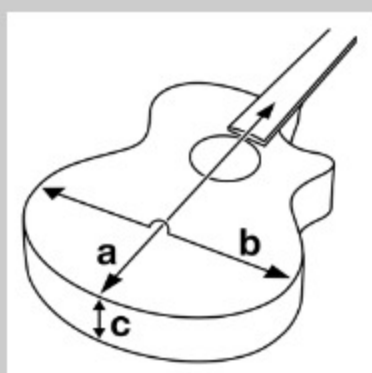

PF15L

COLOR VARIATION : 

NT : Natural High Gloss

SHARE :  

SPEC

SPECS

body shape	Dreadnought body
top	Spruce top
back & sides	Nyatoh back & Nyatoh sides
neck	PF / Nyatoh neck
fretboard	Nandu Wood fretboard
bridge	Nandu Wood bridge
inlay	White dot inlay
soundhole rosette	Black & White multi
tuning machine	Chrome Die-cast tuners
number of frets	20
bridge pins	Ibanez Advantage™
string gauge	.012/.016/.024/.032/.042/.053
string space	11mm
factory tuning	1E,2B,3G,4D,5A,6E

NECK DIMENSIONS

Scale :	650mm
a : Width	42mm at NUT
b : Width	54mm at 14F
c : Thickness	21.5mm at 1F
d : Thickness	23.5mm at 7F
Radius :	250mmR

DESCRIPTION +

BODY DIMENSIONS

a : Length	19 3/4"
b : Width	15 7/8"
c : Max Depth	5"