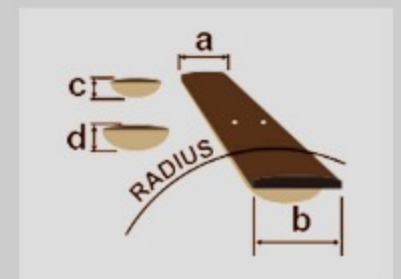

PF15L

COLOR VARIATION : 

NT : Natural High Gloss

SHARE :  

SPEC

SPECS

body shape	Dreadnought body
top	Spruce top
back & sides	Nyatoh back & Nyatoh sides
neck	PF / Nyatoh neck
fretboard	Nandu Wood fretboard
bridge	Nandu Wood bridge
inlay	White dot inlay
soundhole rosette	Black & White multi
tuning machine	Chrome Die-cast tuners
number of frets	20
bridge pins	Ibanez Advantage™
string gauge	.012/.016/.024/.032/.042/.053
string space	11mm
factory tuning	1E,2B,3G,4D,5A,6E

NECK DIMENSIONS

Scale :	650mm
a : Width	42mm at NUT
b : Width	54mm at 14F
c : Thickness	21.5mm at 1F
d : Thickness	23.5mm at 7F
Radius :	250mmR

DESCRIPTION +

BODY DIMENSIONS

a : Length	19 3/4"
b : Width	15 7/8"
c : Max Depth	5"