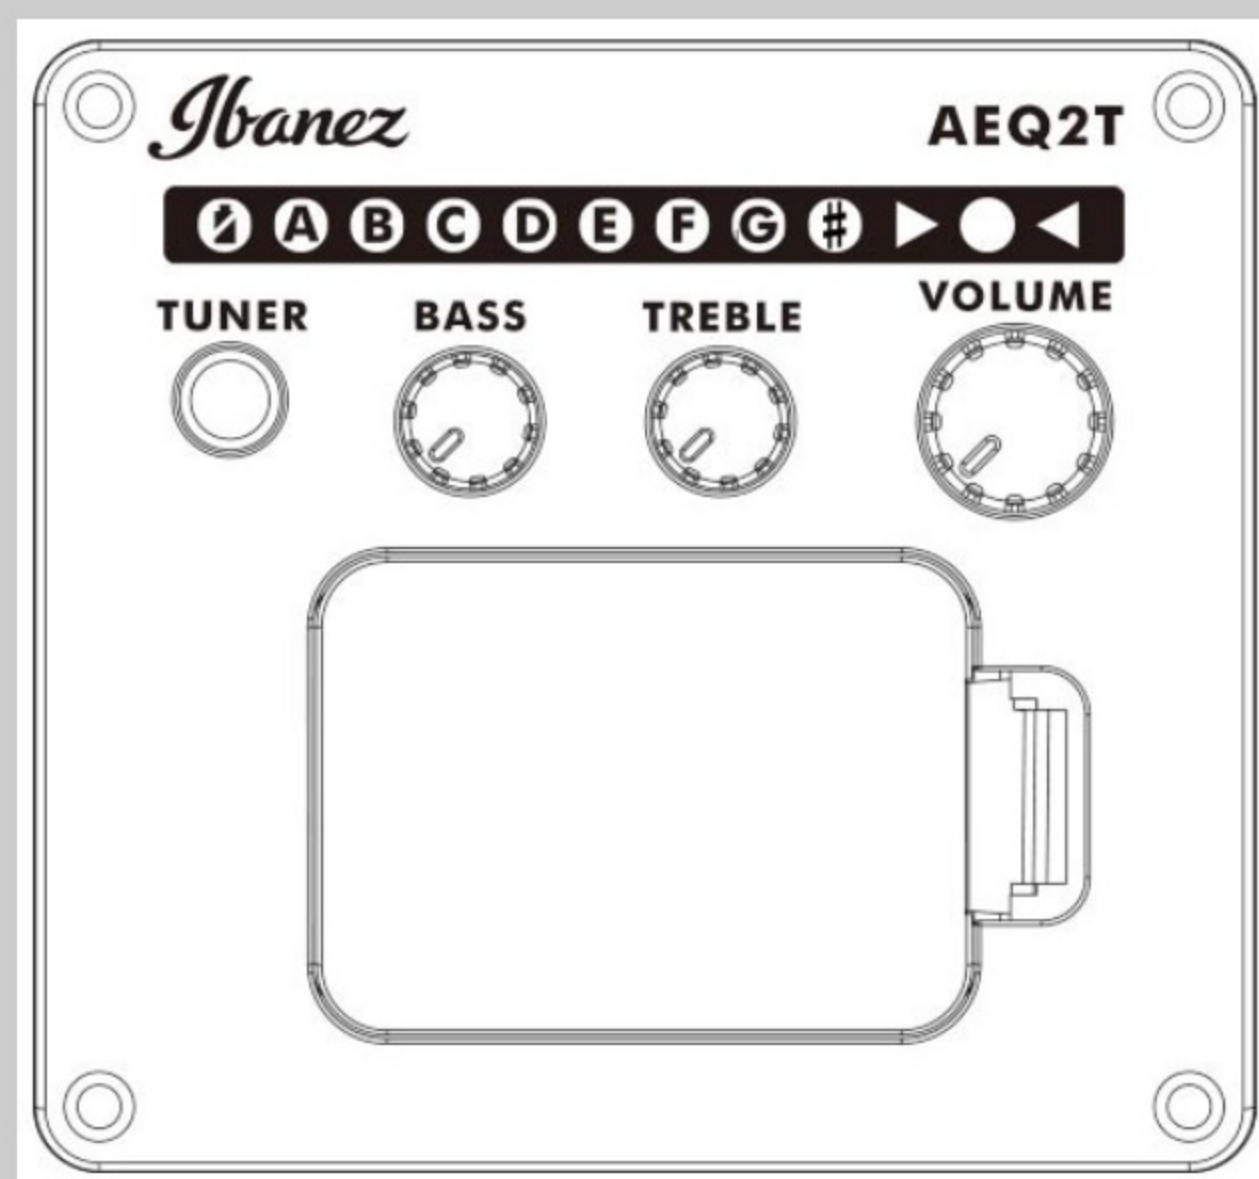

PF16MWCE

COLOR VARIATION :

WK : Weathered Black Open Pore

SPEC

SPECS

body shape	Cutaway Dreadnought body
top	Okoume top
back & sides	Okoume back & Okoume sides
neck	PF / Nyatoh neck
fretboard	Laurel fretboard
bridge	Laurel bridge
inlay	White dot inlay
soundhole rosette	Acrylic pearl rosette
tuning machine	Chrome Open Gear tuners(18:1 gear ratio)
number of frets	20
saddle material	Compensated Bone
bridge pins	Ibanez Advantage™
strings	Ibanez IACS6C
string gauge	.012/.016/.024/.032/.042/.053
string space	11mm
factory tuning	1E,2B,3G,4D,5A,6E
pickup	Ibanez Undersaddle
preamp	Ibanez AEQ-2T preamp w/Onboard tuner
output jack	1/4" output
battery	9V x1

NECK DIMENSIONS

Scale :	648mm/25.5"
a : Width	48mm at NUT
b : Width	60mm at 14F
c : Thickness	22mm at 1F
d : Thickness	23mm at 7F
Radius :	400mmR

DESCRIPTION +

BODY DIMENSIONS

a : Length	20 1/8"
b : Width	14 3/4"
c : Max Depth	5"

DESCRIPTION +

PREAMP

DESCRIPTION +

OTHER FEATURES

Recommended Case	FS40DA
Recommended Bag	IAB540-BK
48mm Wide Nut	