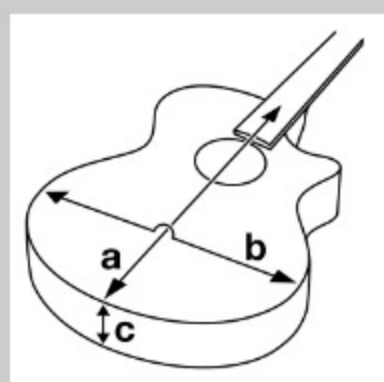

PF16MWCE

COLOR VARIATION :

WK : Weathered Black Open Pore

SPEC

SPECS

body shape	Cutaway Dreadnought body
top	Okoume top
back & sides	Okoume back & Okoume sides
neck	PF / Nyatoh neck
fretboard	Laurel fretboard
bridge	Laurel bridge
inlay	White dot inlay
soundhole rosette	Acrylic pearl rosette
tuning machine	Chrome Open Gear tuners(18:1 gear ratio)
number of frets	20
saddle material	Compensated Bone
bridge pins	Ibanez Advantage™
strings	Ibanez IACS6C
string gauge	.012/.016/.024/.032/.042/.053
string space	11mm
factory tuning	1E,2B,3G,4D,5A,6E
pickup	Ibanez Undersaddle
preamp	Ibanez AEQ-2T preamp w/Onboard tuner
output jack	1/4" output
battery	9V x1

NECK DIMENSIONS

Scale :	648mm/25.5"
a : Width	48mm at NUT
b : Width	60mm at 14F
c : Thickness	22mm at 1F
d : Thickness	23mm at 7F
Radius :	400mmR

DESCRIPTION +

BODY DIMENSIONS

a : Length	20 1/8"
b : Width	14 3/4"
c : Max Depth	5"