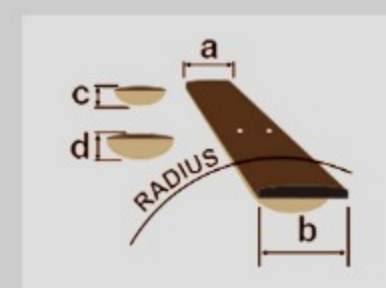

PF16MWCE

COLOR VARIATION :

WK : Weathered Black Open Pore

SPEC

SPECS

body shape	Cutaway Dreadnought body
top	Okoume top
back & sides	Okoume back & Okoume sides
neck	PF / Nyatoh neck
fretboard	Laurel fretboard
bridge	Laurel bridge
inlay	White dot inlay
soundhole rosette	Acrylic pearl rosette
tuning machine	Chrome Open Gear tuners(18:1 gear ratio)
number of frets	20
saddle material	Compensated Bone
bridge pins	Ibanez Advantage™
strings	Ibanez IACS6C
string gauge	.012/.016/.024/.032/.042/.053
string space	11mm
factory tuning	1E,2B,3G,4D,5A,6E
pickup	Ibanez Undersaddle
preamp	Ibanez AEQ-2T preamp w/Onboard tuner
output jack	1/4" output
battery	9V x1

NECK DIMENSIONS

Scale :	648mm/25.5"
a : Width	48mm at NUT
b : Width	60mm at 14F
c : Thickness	22mm at 1F
d : Thickness	23mm at 7F
Radius :	400mmR

DESCRIPTION +

BODY DIMENSIONS

a : Length	20 1/8"
b : Width	14 3/4"
c : Max Depth	5"