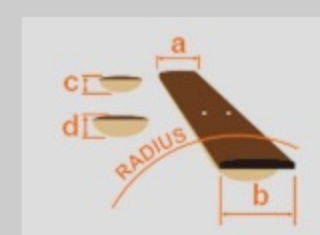

PF17ECE

LG : Natural Low Gloss

COLOR VARIATION :

SHARE : [f](#) [t](#)

SPEC

SPEC

body shape	Cutaway Dreadnought body
bracing	X Bracing
top	Cedar top
back & sides	Sapele back & Sapele sides
neck	Mahogany
fretboard	Treated New Zealand Pine
bridge	Ovangkol
body binding	Ivory
soundhole rosette	Walnut rosette
tuning machine	Chrome Die-cast tuners w/Half moon knobs
number of frets	20
bridge pins	Ibanez Advantage™ bridge pins
strings	Ibanez IACS6C coated strings
pickup	Ibanez Under Saddle pickup
preamp	Ibanez AEQ-2T preamp w/Onboard tuner
output jack	1/4" output
battery	9V battery
finish top	Satin
finish back and sides	Satin
finish neck back	Satin

NECK DIMENSIONS

Scale :	650mm
a : Width	42mm at NUT
b : Width	55mm at 14F
c : Thickness	21mm at 1F
d : Thickness	22.5mm at 7F
Radius :	250mmR

BODY DIMENSIONS

a : Length	20 "
b : Width	15 3/4"
c : Max Depth	5 "