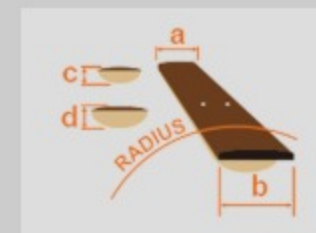

PF17ECE

LG : Natural Low Gloss

COLOR VARIATION :

SHARE :  

SPEC

SPEC

body shape	Cutaway Dreadnought body
bracing	X Bracing
top	Cedar top
back & sides	Sapele back & Sapele sides
neck	Mahogany
fretboard	Purpleheart
bridge	Purpleheart
body binding	Ivory
soundhole rosette	Walnut rosette
tuning machine	Chrome Die-cast tuners w/Half moon knobs
number of frets	20
bridge pins	Ibanez Advantage™ bridge pins
strings	Ibanez IACS6C coated strings
pickup	Ibanez Under Saddle pickup
preamp	Ibanez AEQ-2T preamp w/Onboard tuner
output jack	1/4" output
battery	9V battery
finish top	Satin
finish back and sides	Satin
finish neck back	Satin

NECK DIMENSIONS

Scale :	650mm
a : Width	42mm at NUT
b : Width	55mm at 14F
c : Thickness	21mm at 1F
d : Thickness	22.5mm at 7F
Radius :	250mmR

BODY DIMENSIONS

a : Length	20 "
b : Width	15 3/4"
c : Max Depth	5 "