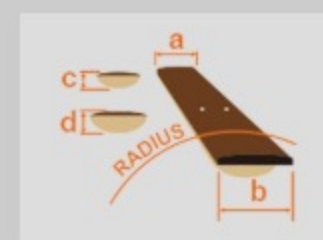

PF17ECE

LG : Natural Low Gloss

COLOR VARIATION :

SHARE :  

SPEC

SPEC

body shape	Cutaway Dreadnought body
top	Ceder top
back & sides	Sapele back & Sapele sides
neck	PF / Okoume neck
fretboard	Merbau fretboard
bridge	Merbau bridge
inlay	White dot
soundhole rosette	Walnut multi
tuning machine	Chrome Die-cast Tuner w/half moon knobs
nut material	Plastic
number of frets	20
saddle material	Plastic
bridge pins	Ibanez Advantage™
strings	Ibanez IACS6C
string gauge	.012/.016/.024/.032/.042/.053
string space	11mm
factory tuning	1E,2B,3G,4D,5A,6E
pickup	Ibanez Undersaddle
preamp	Ibanez AEQ-2T preamp w/Onboard tuner
output jack	1/4" output

NECK DIMENSIONS

Scale :	650mm
a : Width	42mm at NUT
b : Width	55mm at 14F
c : Thickness	21mm at 1F
d : Thickness	22.5mm at 7F
Radius :	250mmR

BODY DIMENSIONS

a : Length	20"
b : Width	15 1/2"
c : Max Depth	5"